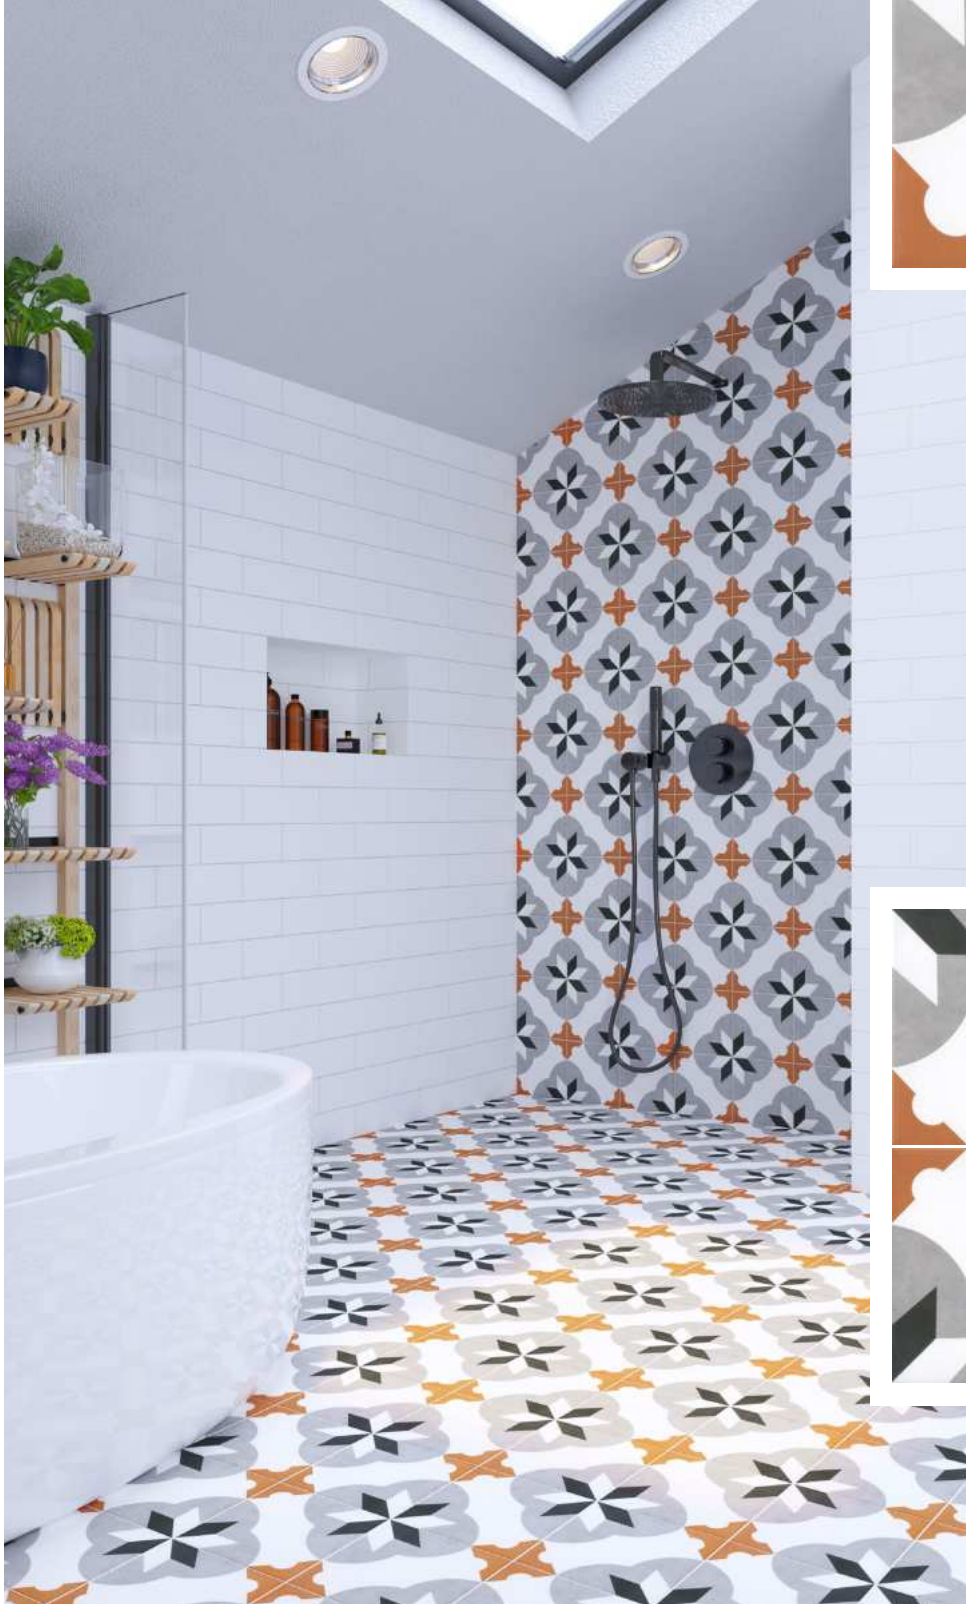

GENERAL CATALOG
2025 | 2026

MODERN
Contemporary

YURTBAY
S E R A M İ K

Avenue

20x20
8"x8"

Multi

Ürün Product	Ebat Sizes (cm/in)	Kalınlık Thickness (mm)	Pieces X	M ² X	X	M ² X	kg X	SKID Wgt Deviation (%)
Sırlı Porselen Glazed Porcelain	20x20 8"x8"	9mm	17	0.68	81	55.08	1143 kg	-/+ 3