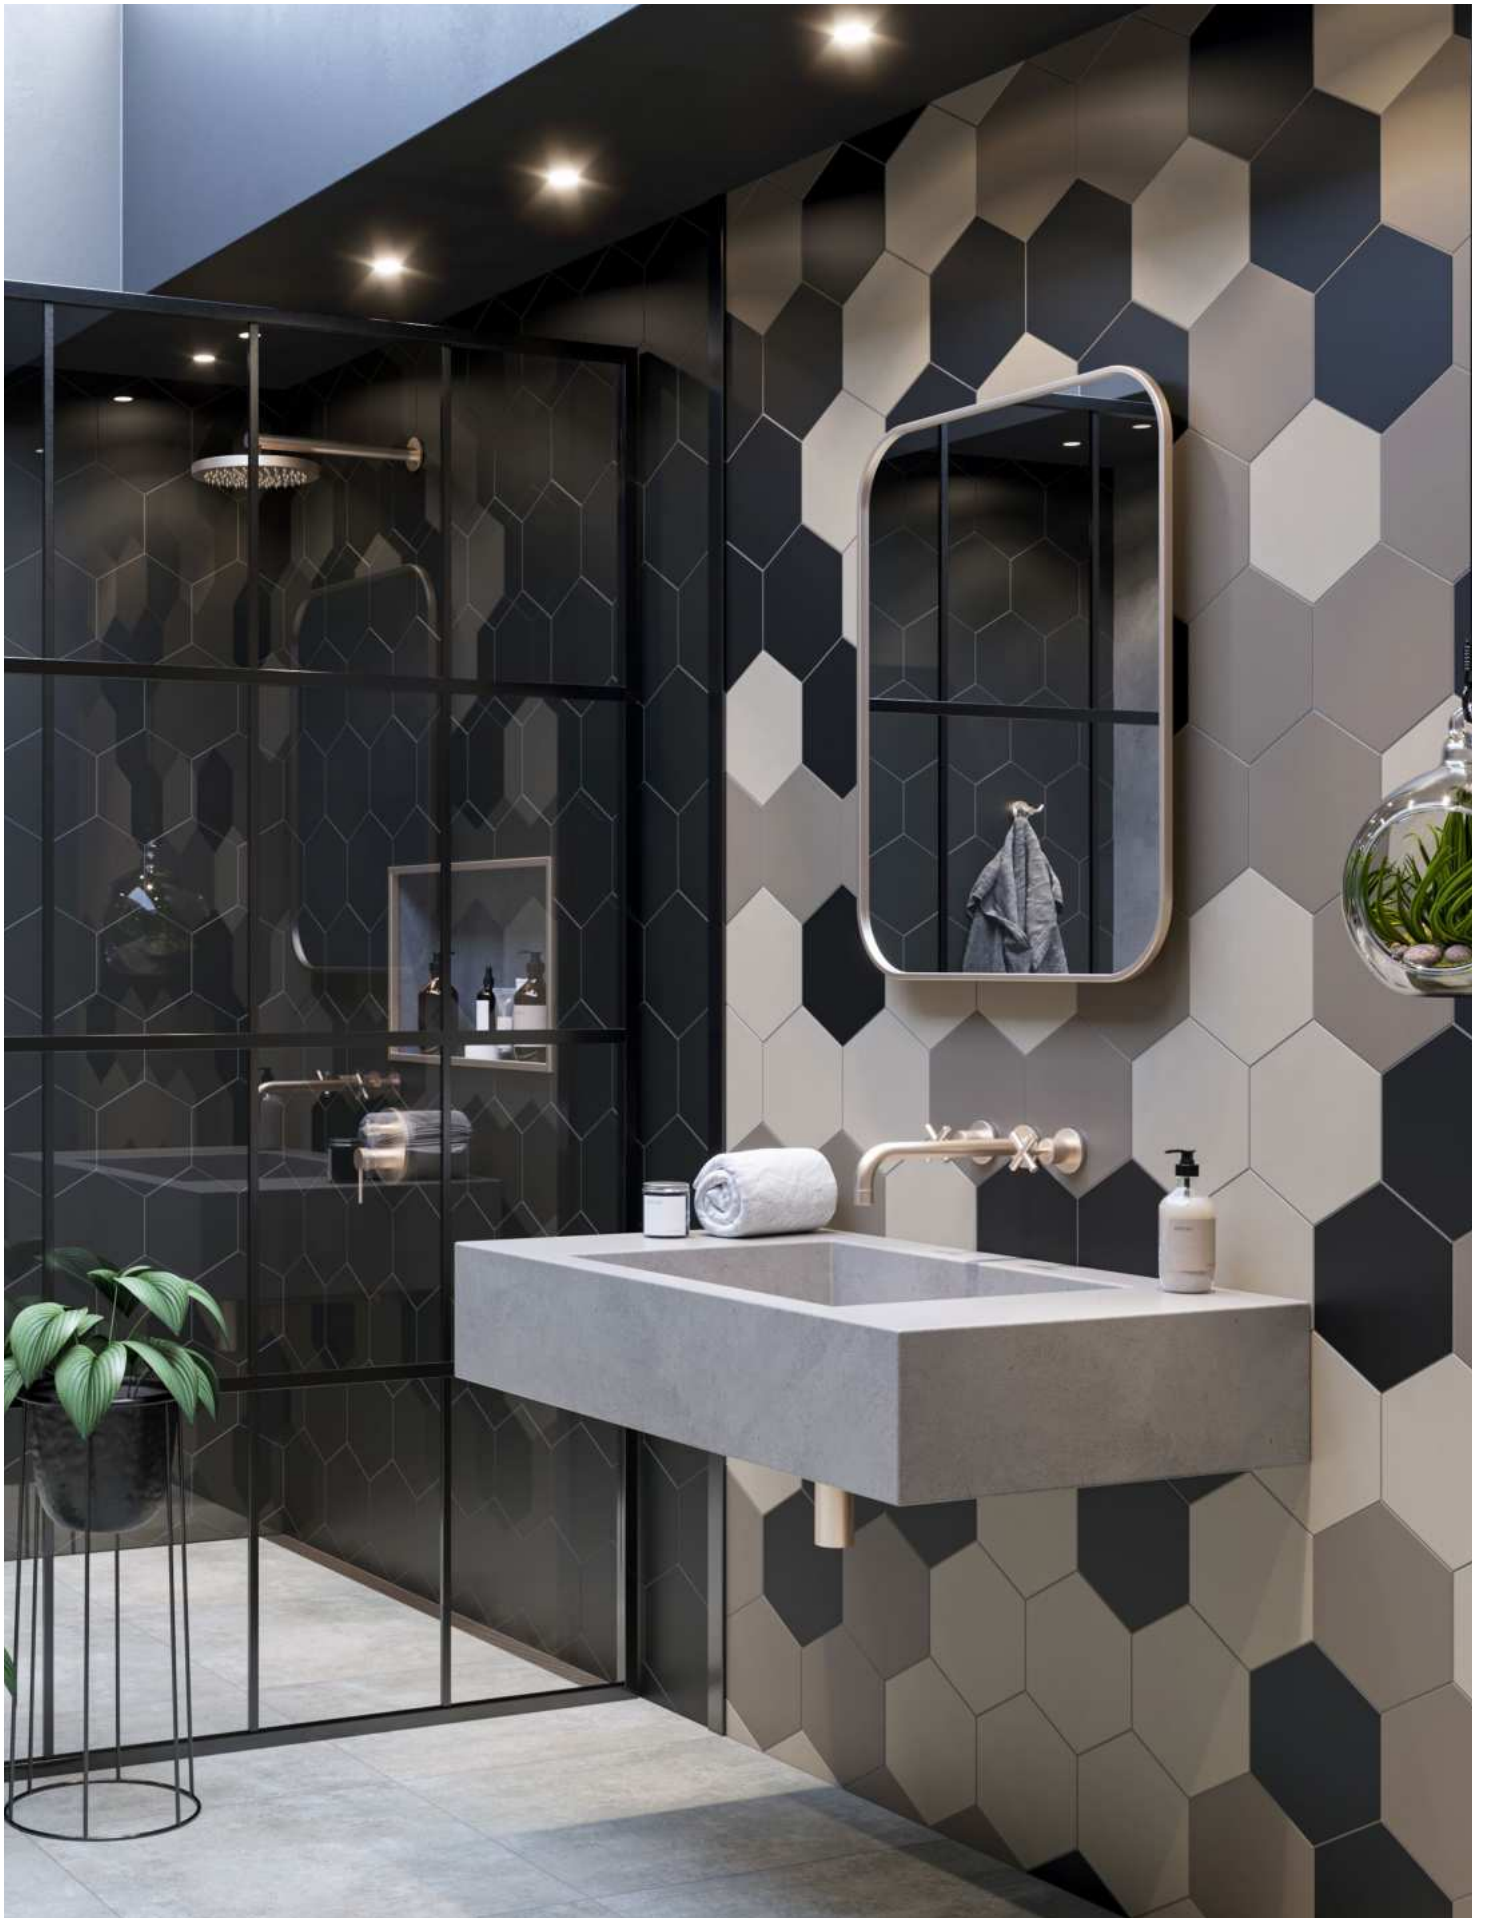

Ürün Product	Ebat | Sizes (cm/in)	Kalınlık Thickness (mm)	Pieces X	M² X	X	M² X	kg X	SKID Wgt Deviation (%)
Sırlı Porselen Glazed Porcelain	21,5x25 8½"x 10"	9mm	17	0.69	84	57.96	1163 kg	-/+ 3