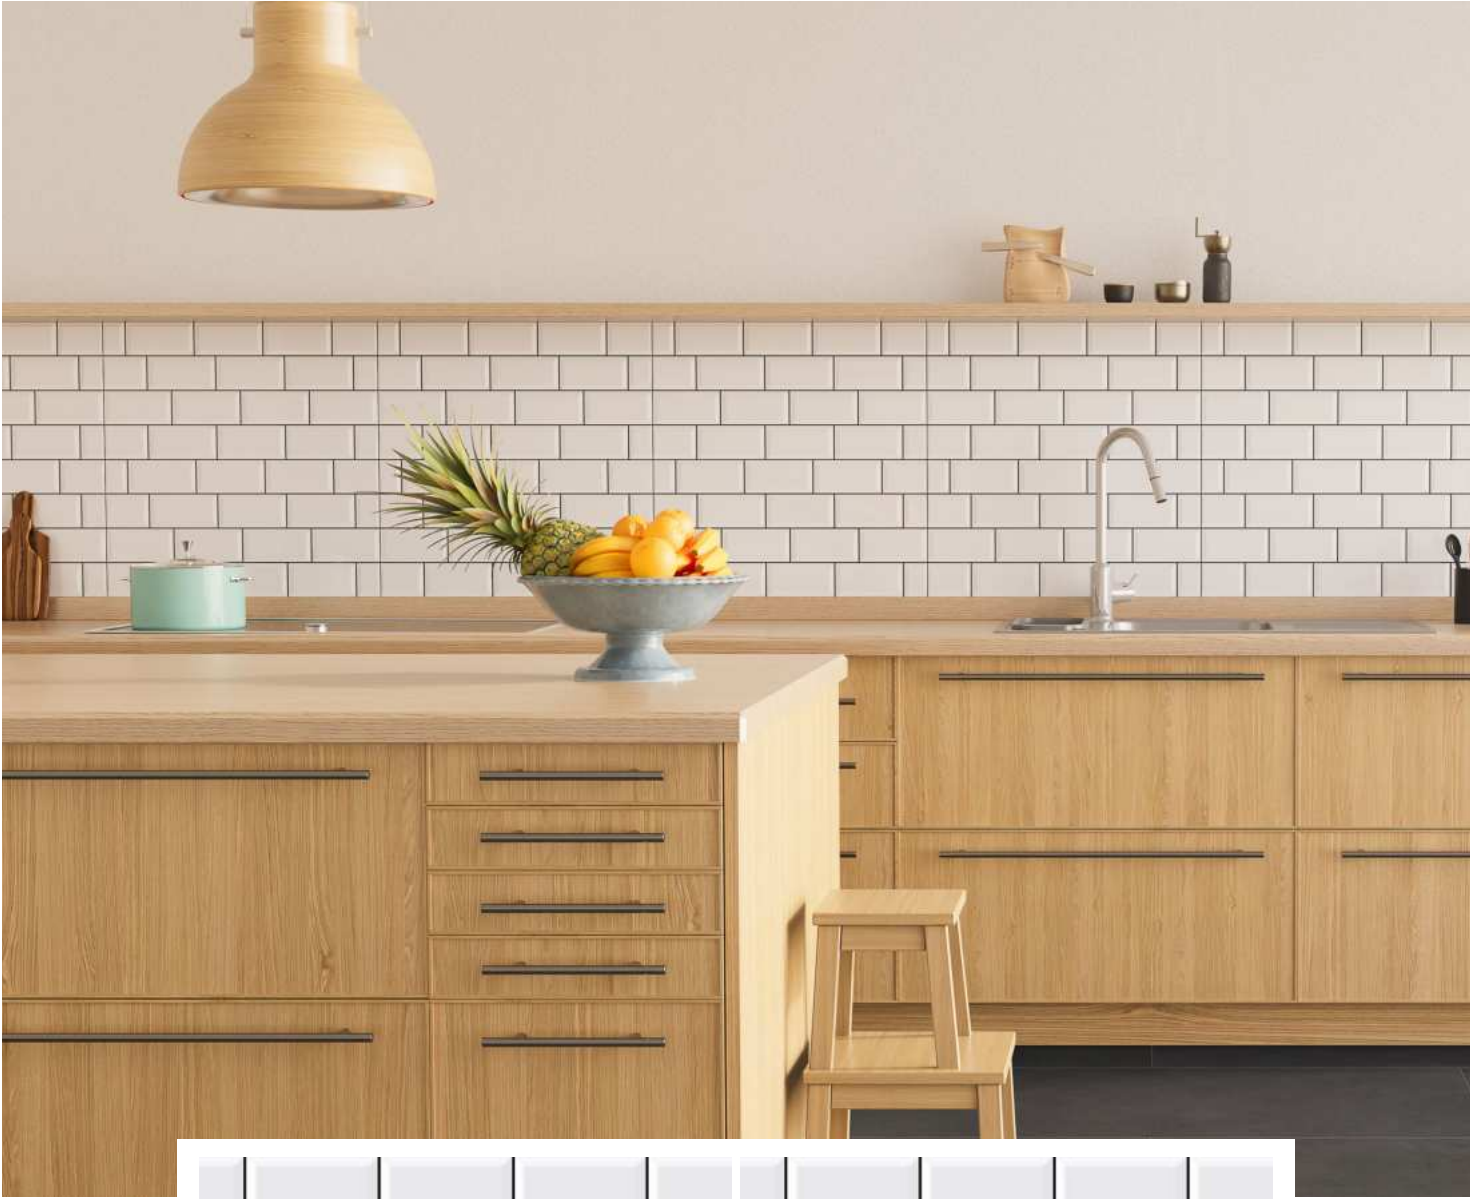

30x60
12"x24"

White
Beyaz

30x60
12"x24"

Ürün Product	Ebat | Sizes (cm/in)	Kalınlık Thickness (mm)	Pieces X	M² X	X	M² X	kg X	SKID Wgt Deviation (%)
Duvar Karosu Wall Tile	30x60 12"x24"	8.7mm	7	1.26	40	50.4	803 kg	-/+ 3