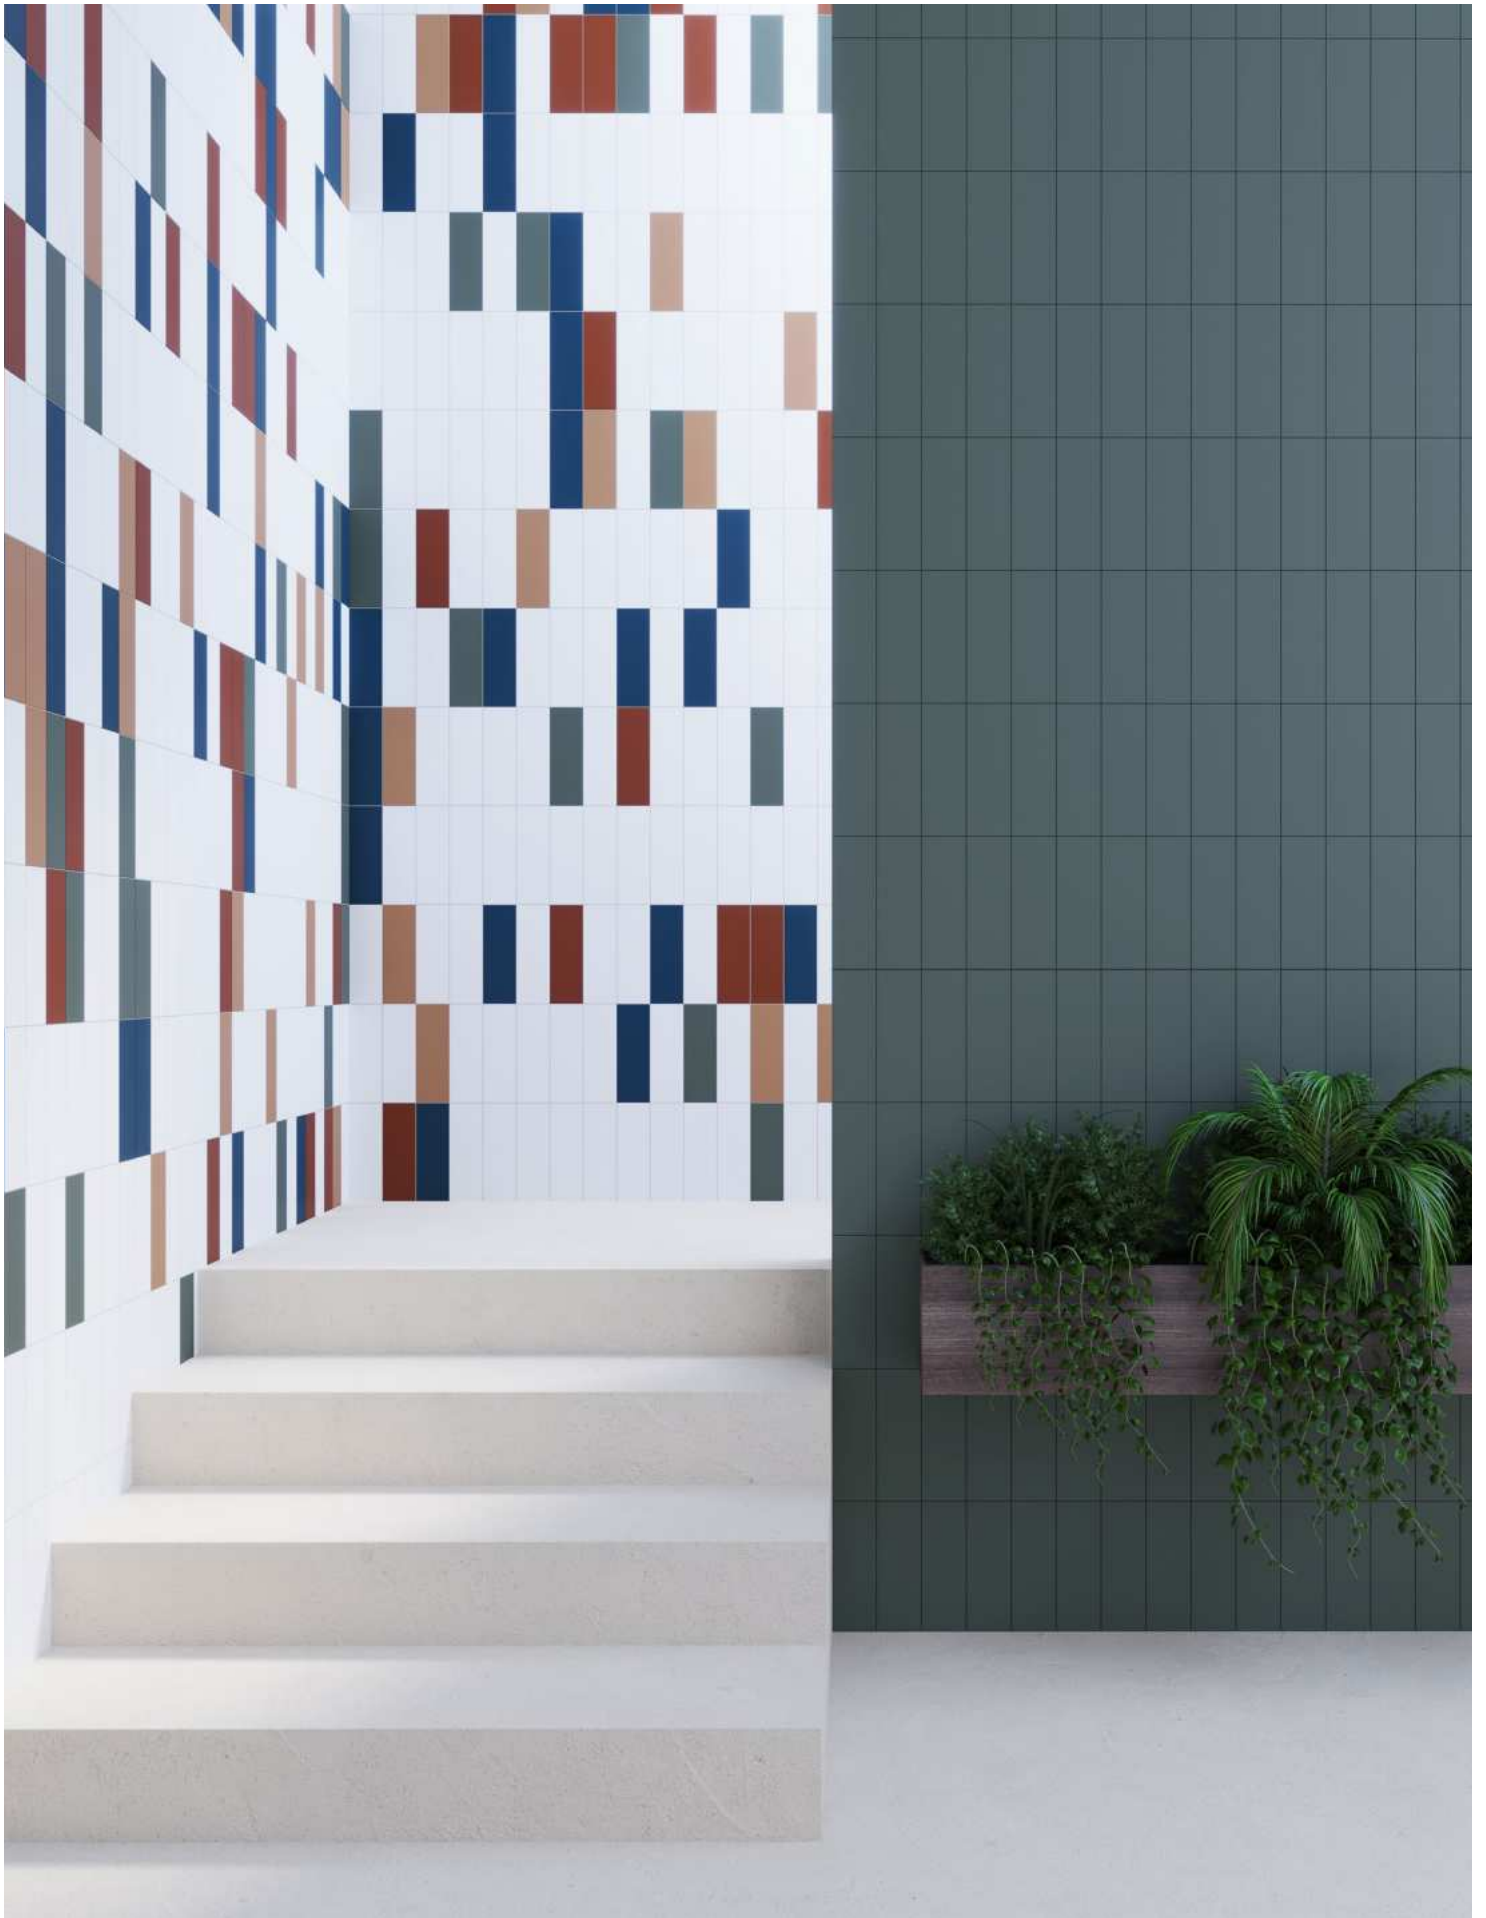

Ürün Product	Ebat | Sizes (cm/in)	Kalınlık Thickness (mm)	Pieces X	M² X	X	M² X	kg X	SKID Wgt Deviation (%)
Duvar Karosu Wall Tile	10x30 4"x12"	7.6mm	34	0.98	80	78.40	1039 kg	-/+ 3