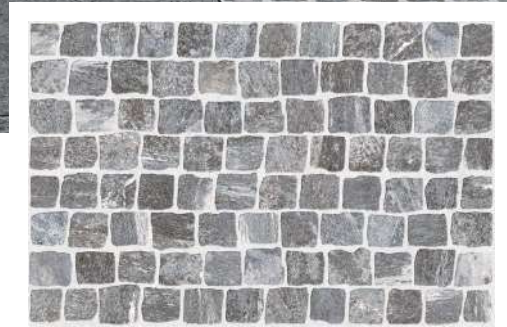

Grey Stone Gri Stone

Ürün Product	Ebat | Sizes (cm/in)	Kalınlık Thickness (mm)	Pieces Adet X	M² X	X	M² X	kg X	SKID Wgt Deviation (%)
Sırlı Porselen Glazed Porcelain	40x60 16\"x24\"	8.5 mm	6	1.44	48	69.12	1285 kg	-/+ 3