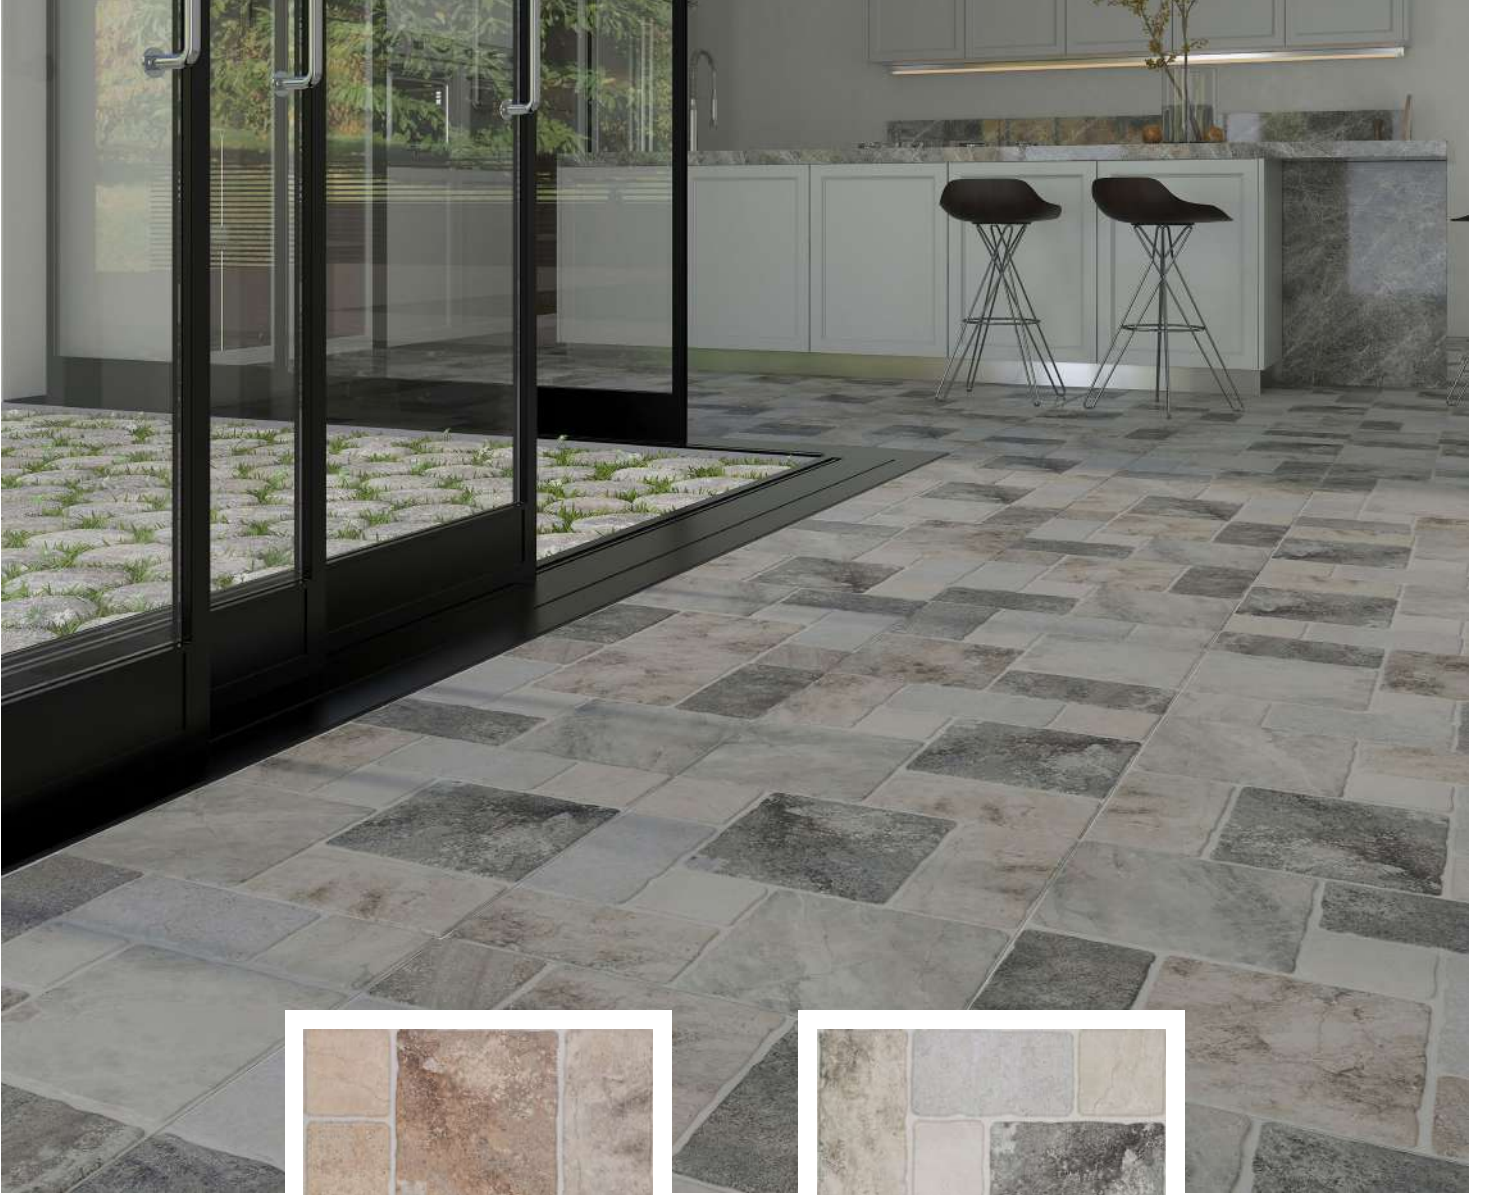

Vega

50x50
20"x20"

Beige *Bej*