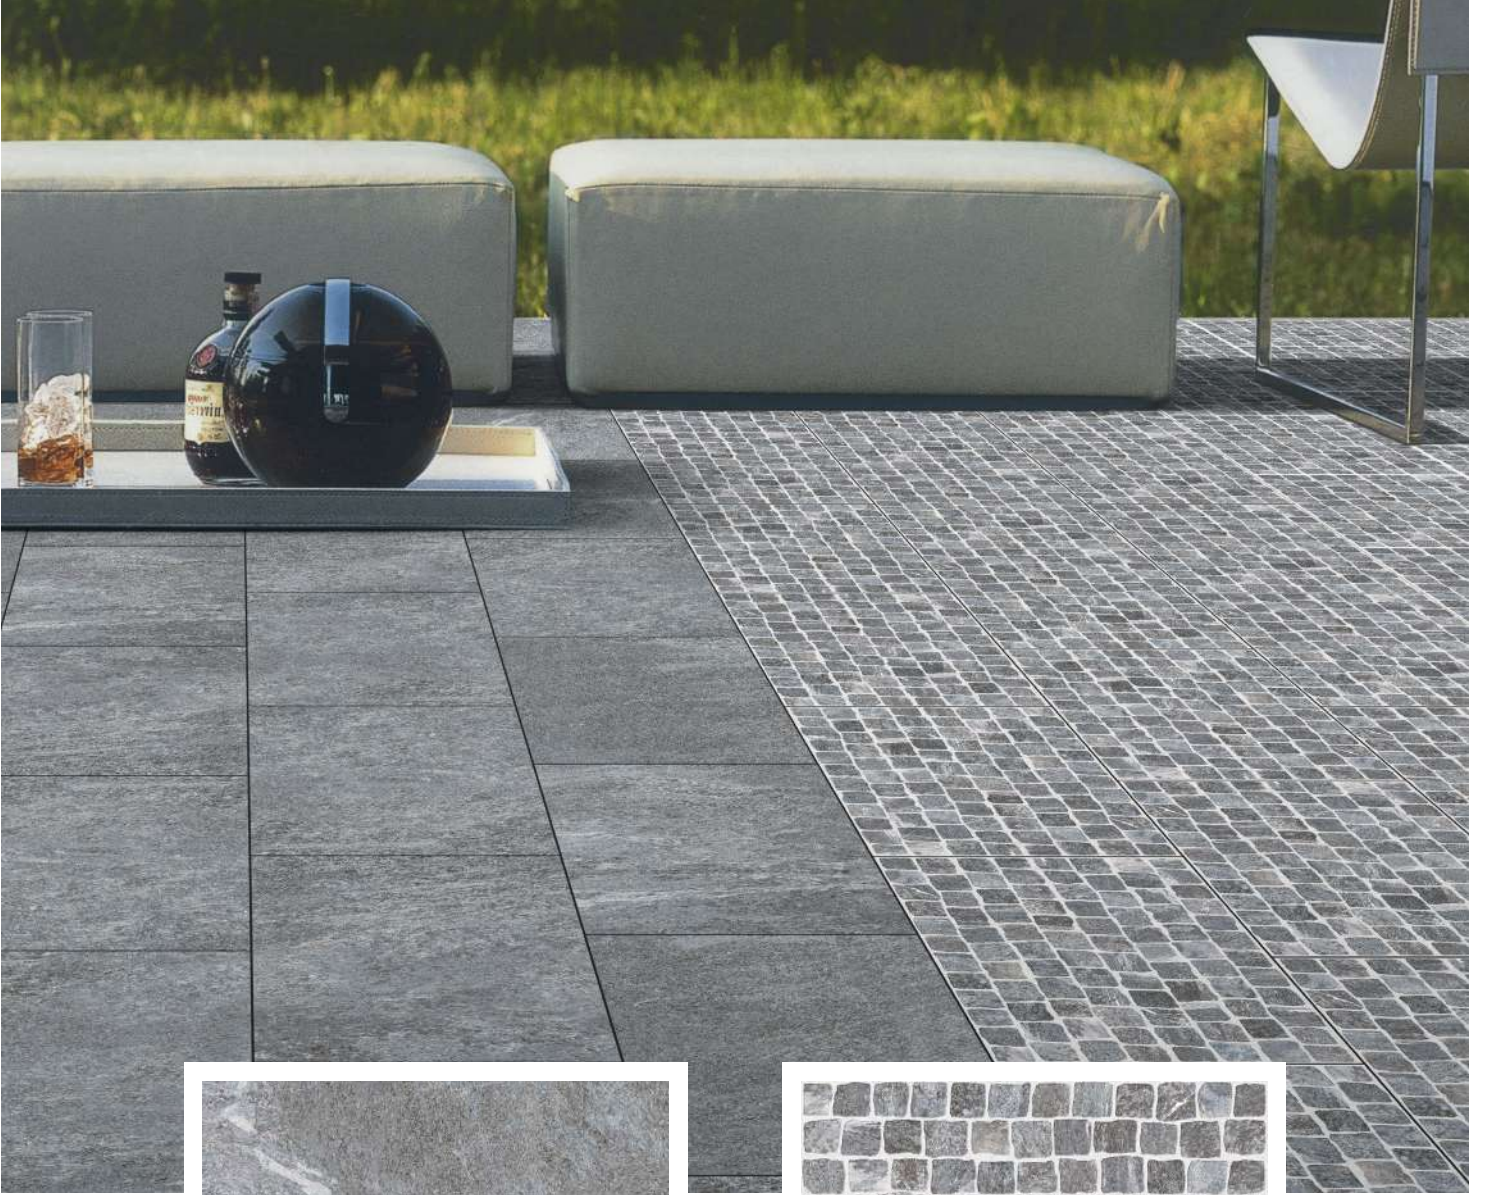

Pietra Piezza

40x60
16\"x24\"

Grey Gri