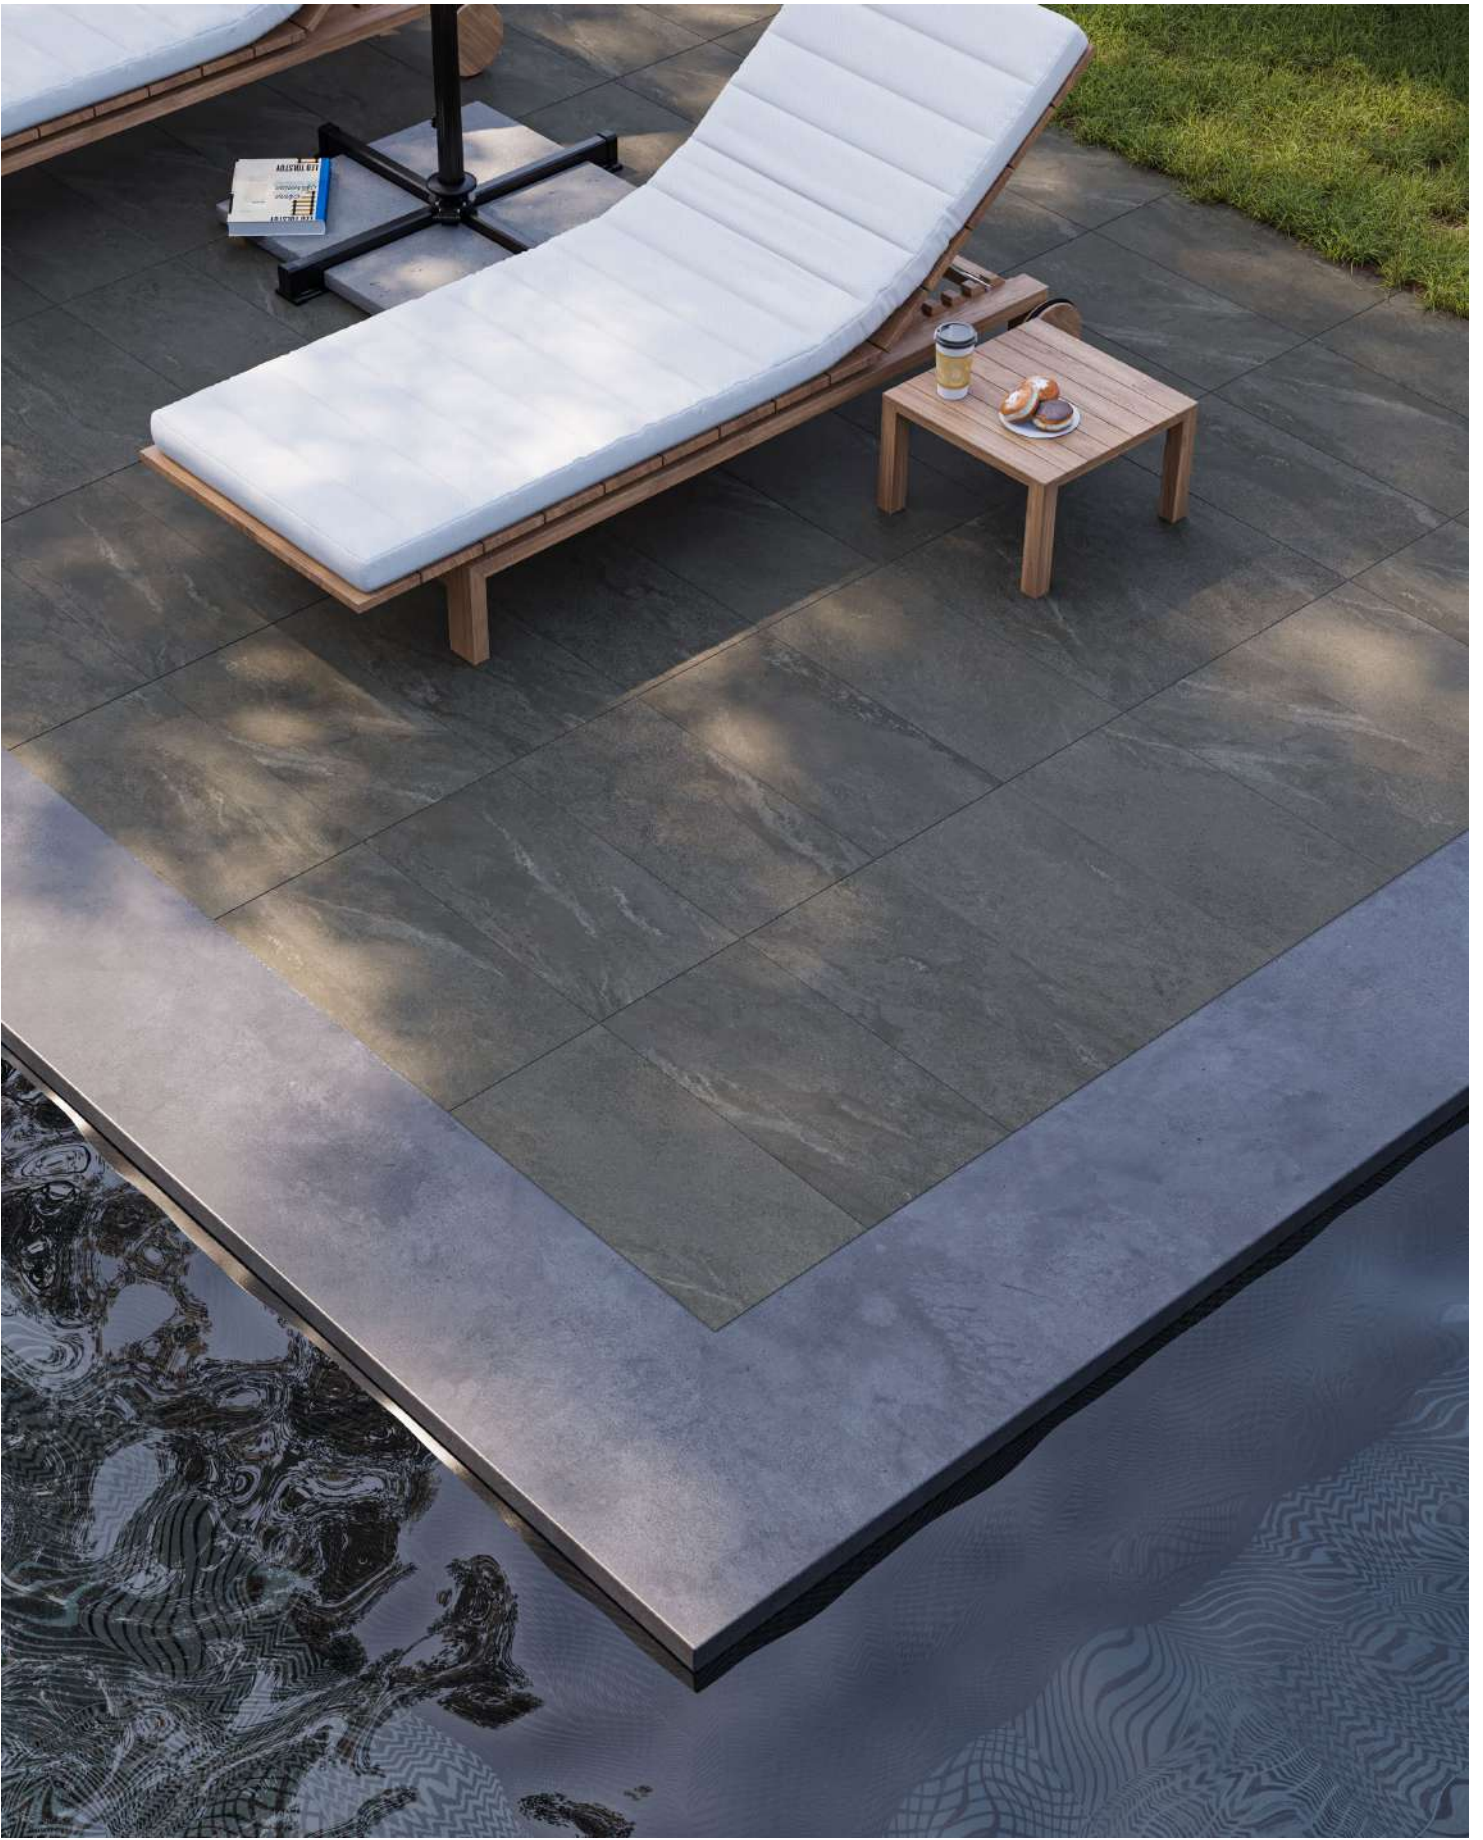

EBAT | SIZES

60x60
24"x24"

60x120
24"x48"

Dark Grey
Koyu Gri

60x120
24"x48"

Light Grey
Açık Gri

60x120
24"x48"

Ürün Product	Ebat Sizes (cm/in)	Kalınlık Thickness (mm)	Pieces Adet X 	M² X 	 X 	M² X 	kg X 	SKID Wgt Deviation (%)
Sırlı Porselen Glazed Porcelain	30x60 12"x24"	8.4mm	8	1.44	32	46.08	863 kg	-/+ 3
Sırlı Porselen Glazed Porcelain (Relief/Rölyef)	60x120 24"x48"	8.2mm	2	1.44	34	48.96	857.8 kg	-/+ 3