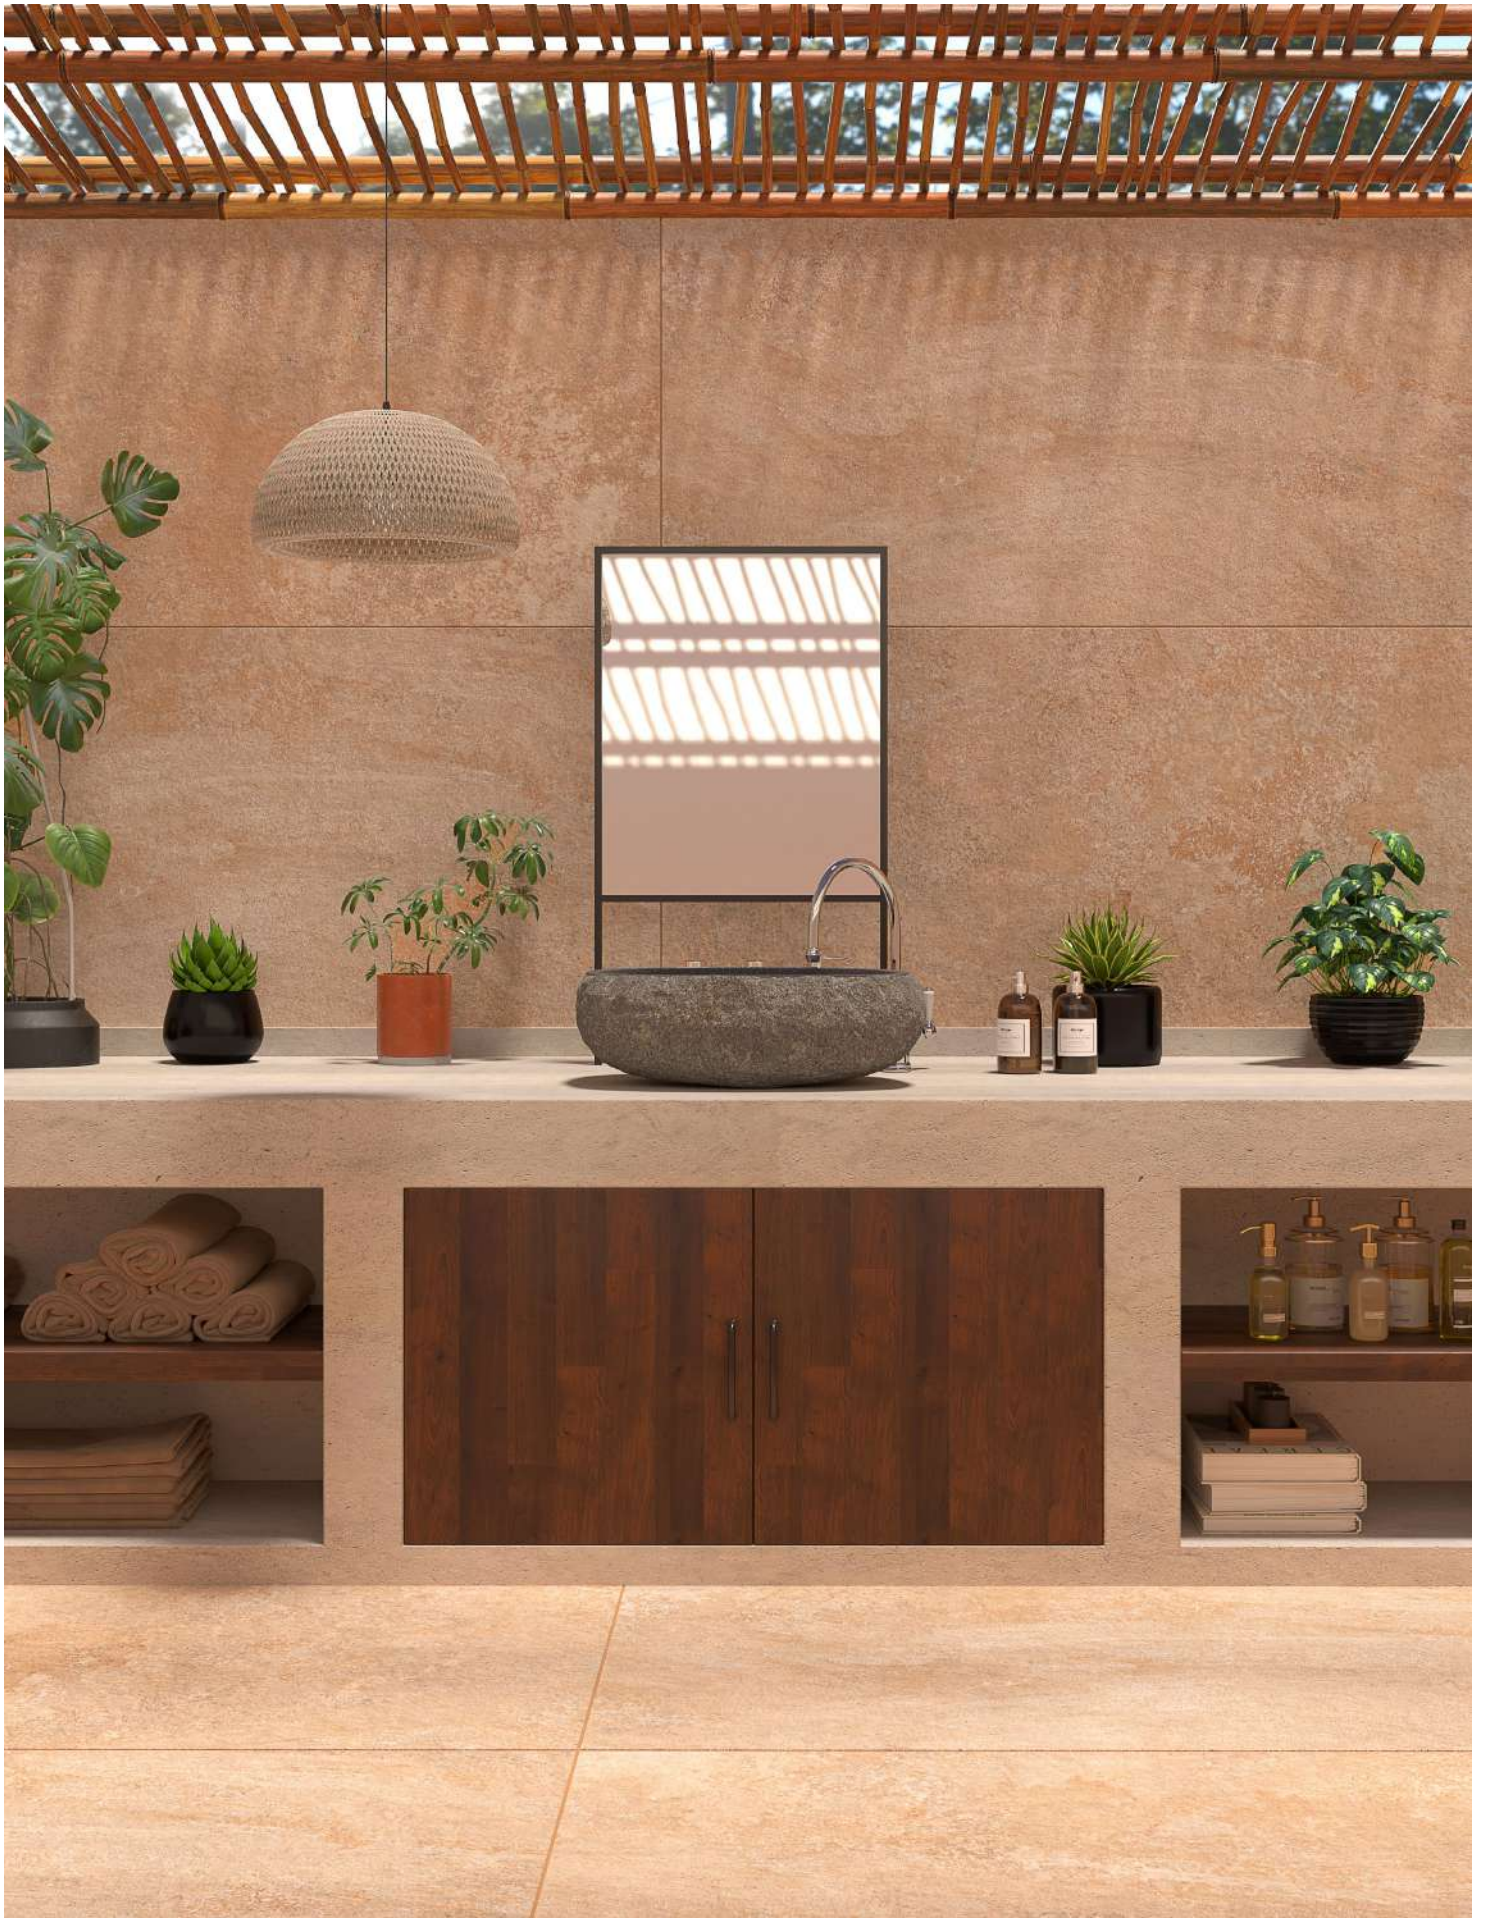

Ürün Product	Ebat | Sizes (cm/in)	Kalınlık Thickness (mm)	Pieces Adet X	M² X	X	M² X	kg X	SKID Wgt Deviation (%)
Sırlı Porselen Glazed Porcelain (Relief/Rölyef)	60x120 24"x48"	8.2mm	2	1.44	34	48.96	857.8 kg	-/+ 3