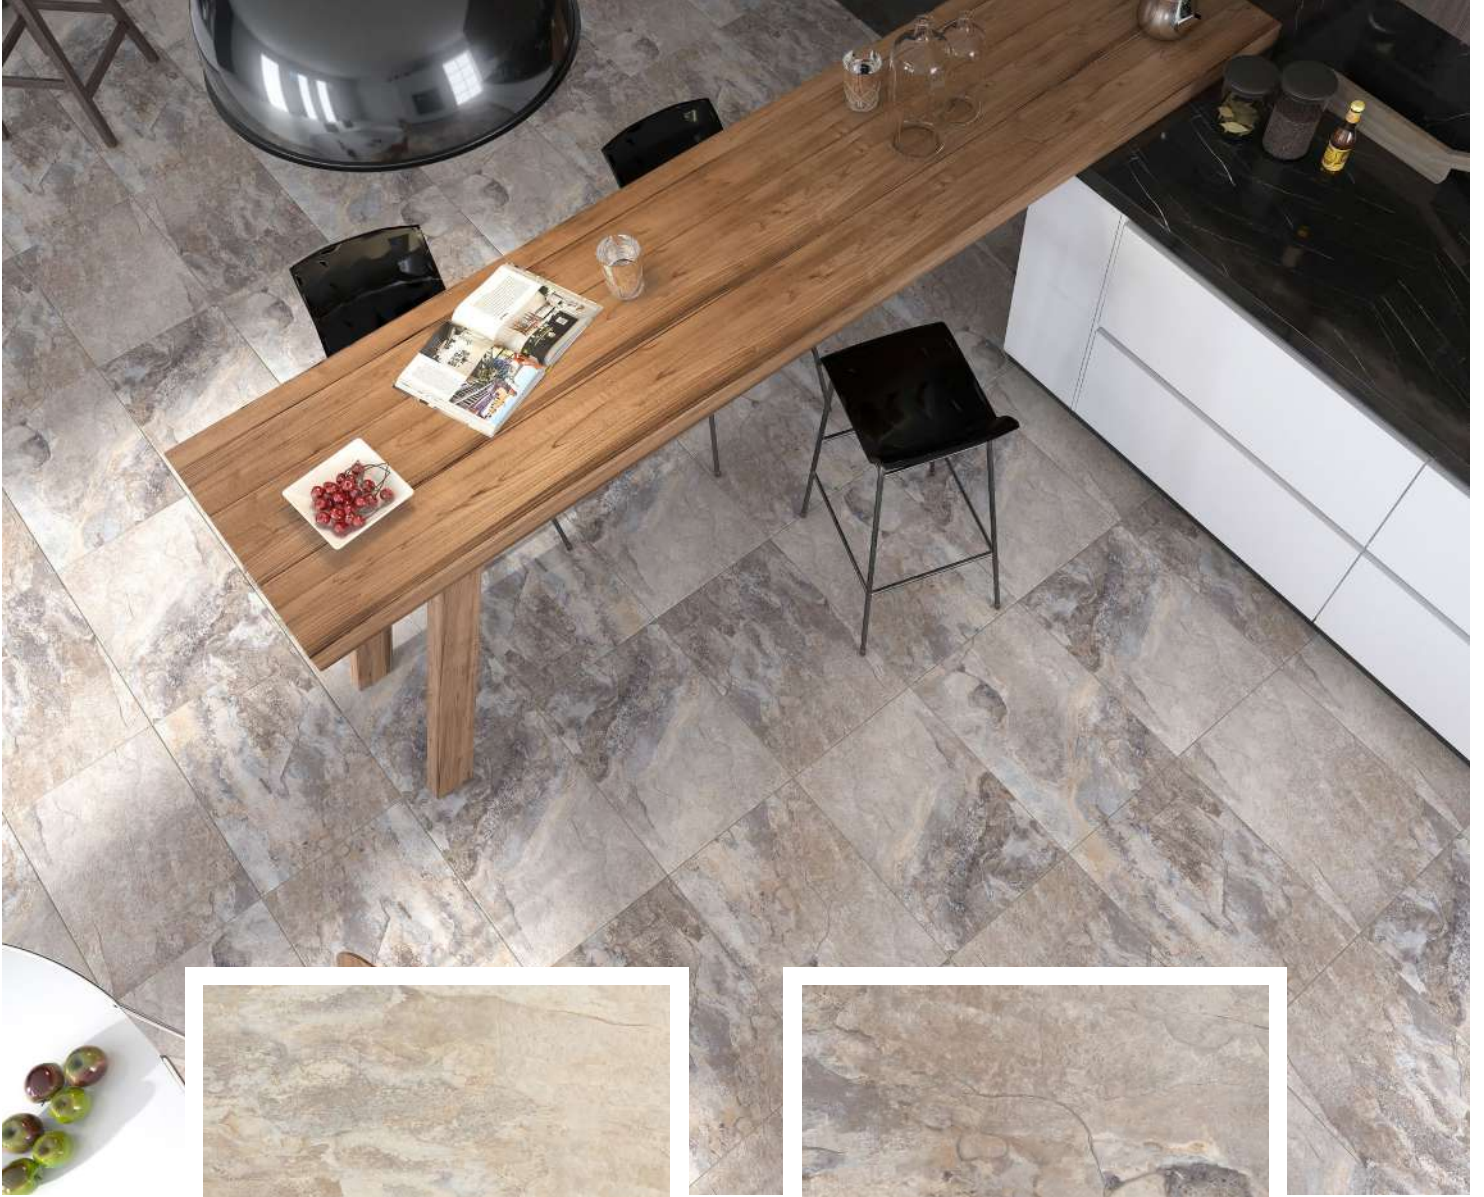

Key Stone

40x60
16\"x24\"

Cream
Krem