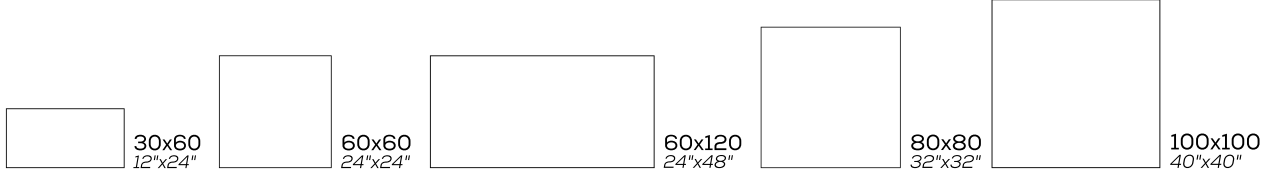

GENERAL CATALOG
2025 | 2026

BETON
Concrete Effect

YURTBAY
S E R A M İ K

Ürün Product	Ebat Sizes (cm/in)	Kalınlık Thickness (mm)	Pieces Adet X 	M² X 	 X 	M² X 	kg X 	SKID Wgt Deviation (%)
Sırlı Porselen Glazed Porcelain (Rectified)	30x60 12"x24"	8.4mm	8	1.44	32	46.08	876 kg	-/+ 3
Sırlı Porselen Glazed Porcelain	60x60 24"x24"	8.2mm	4	1.44	32	46.08	841 kg	-/+ 3
Sırlı Porselen Glazed Porcelain (Rectified)	60x60 24"x24"	8.2mm	4	1.44	32	46.08	863.4 kg	-/+ 3
Sırlı Porselen Glazed Porcelain	60x120 24"x48"	8.2mm	2	1.44	36	51.84	963.8 kg	-/+ 3
Sırlı Porselen Glazed Porcelain	80x80 32"x32"	10 mm	2	1.28	42	53.76	1234.6 kg	-/+ 3
Sırlı Porselen Glazed Porcelain	100x100 40"x40"	11.5 mm	2	2	24	48	1232.4 kg	-/+ 3

EBAT | SIZES

White
Beyaz

60x60
24"x24"

Ivory
Fildişi

60x60
24"x24"

Ice

60x60
24"x24"

Grey
Gri