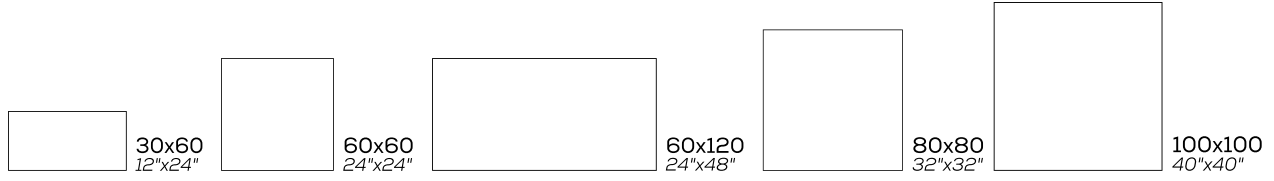

EBAT | SIZES

White
Beyaz

60x60
24"x24"