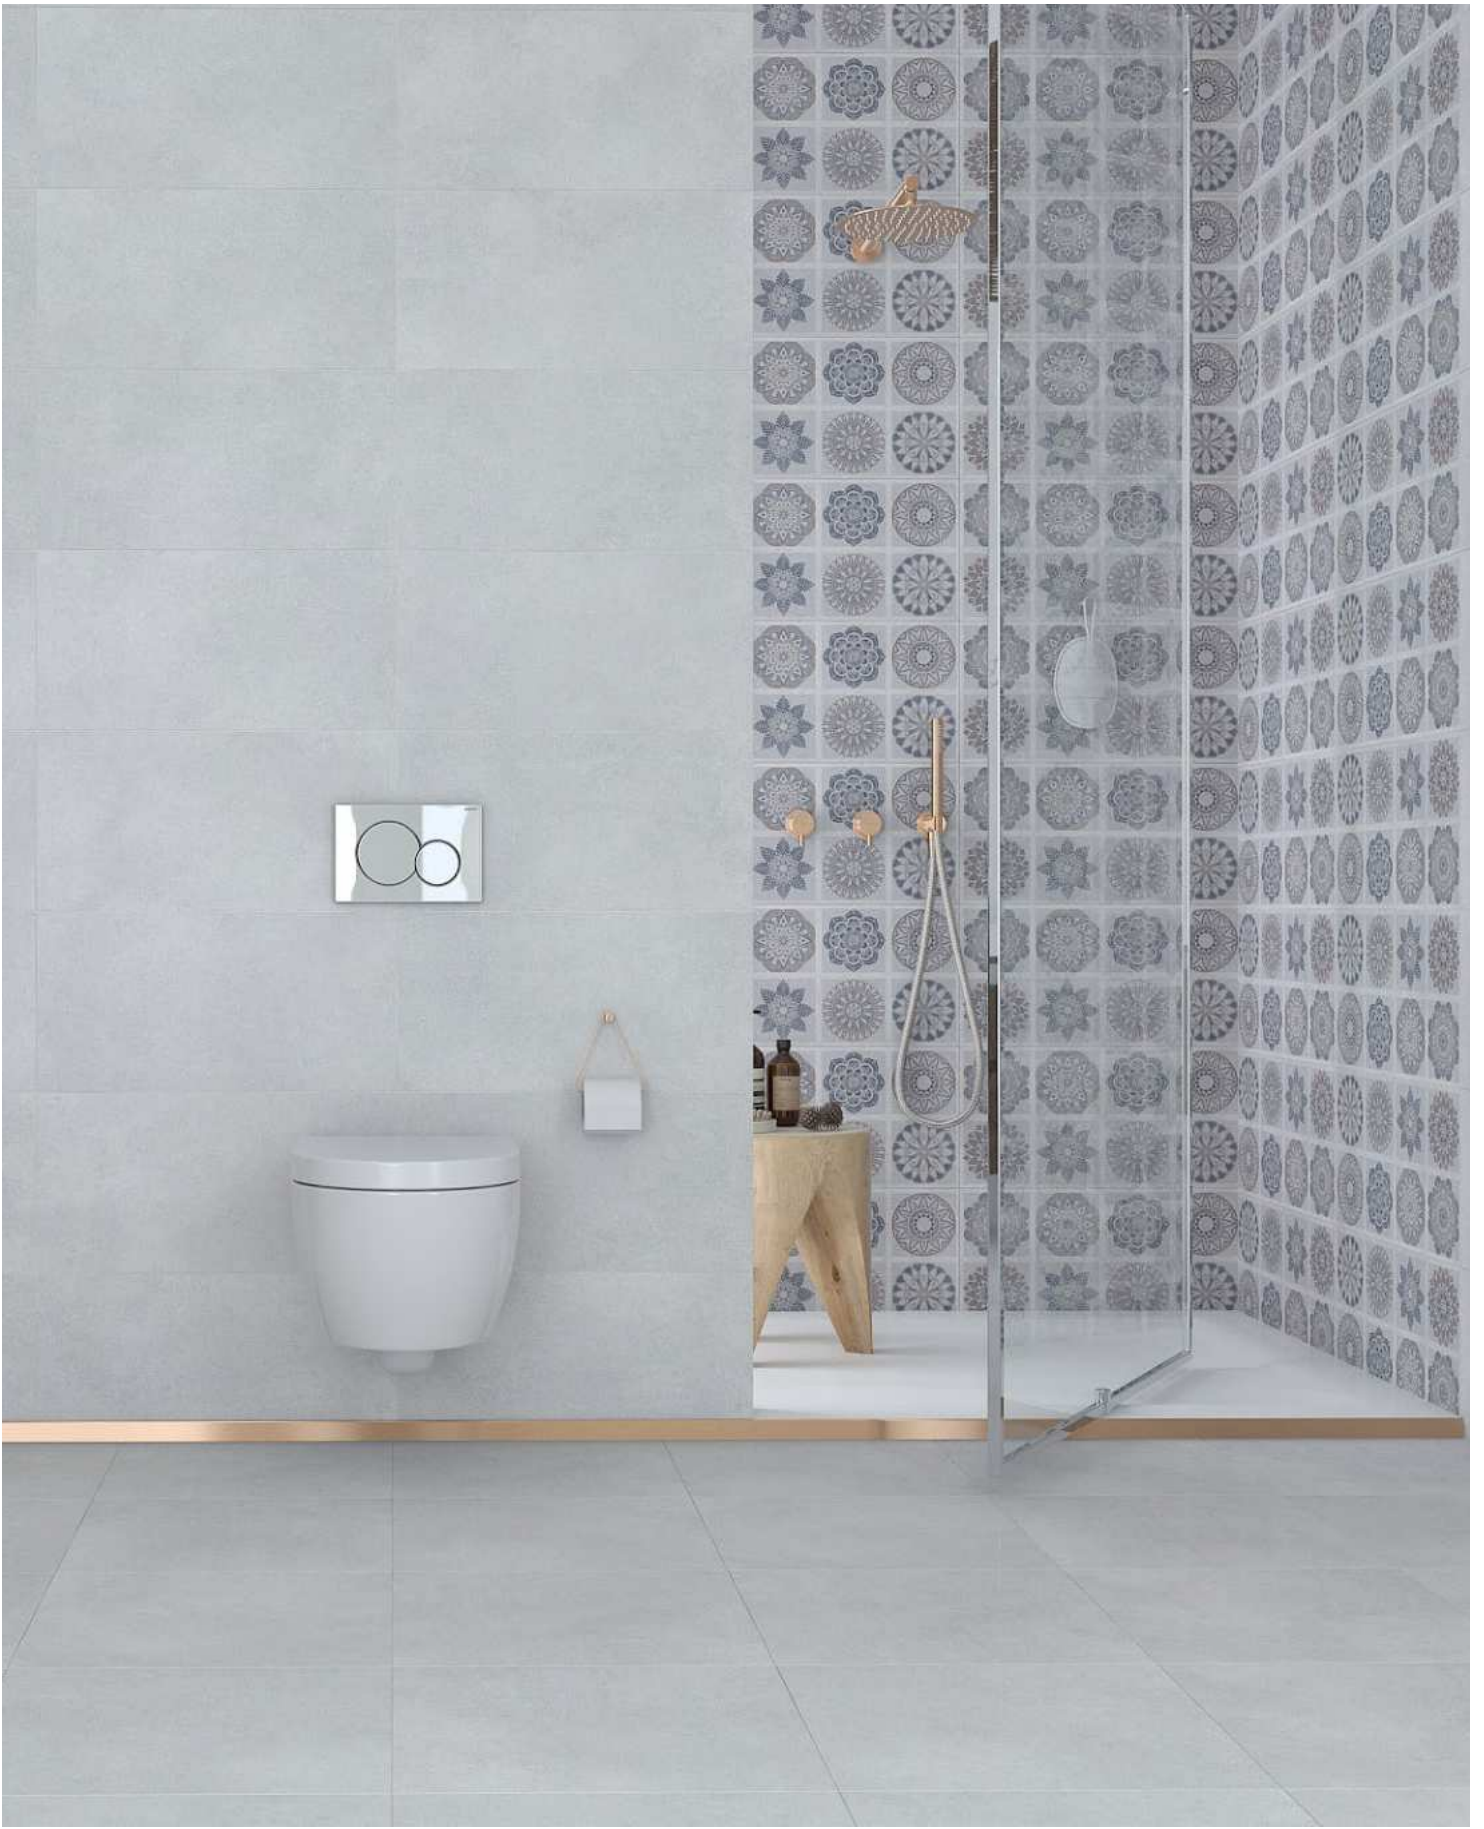

Ürün Product	Ebat | Sizes (cm/in)	Kalınlık Thickness (mm)	Pieces Adet X	M² X	X	M² X	kg X	SKID Wgt Deviation (%)
Duvar Karosu Wall Tile	30x60 12"x24"	8.7 mm	7	1.26	40	50.40	780 kg	-/+ 3
Sırlı Porselen Glazed Porcelain	45x45 18"x18"	8.2mm	7	1.42	52	73.84	1324 kg	-/+ 3