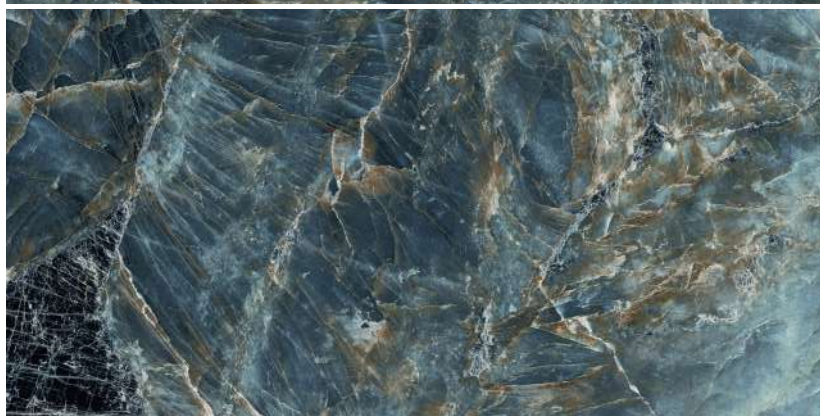

EBAT | SIZES

60x120
24"x48"

Dark Blue
Koyu Mavi
60x120
24"x48"