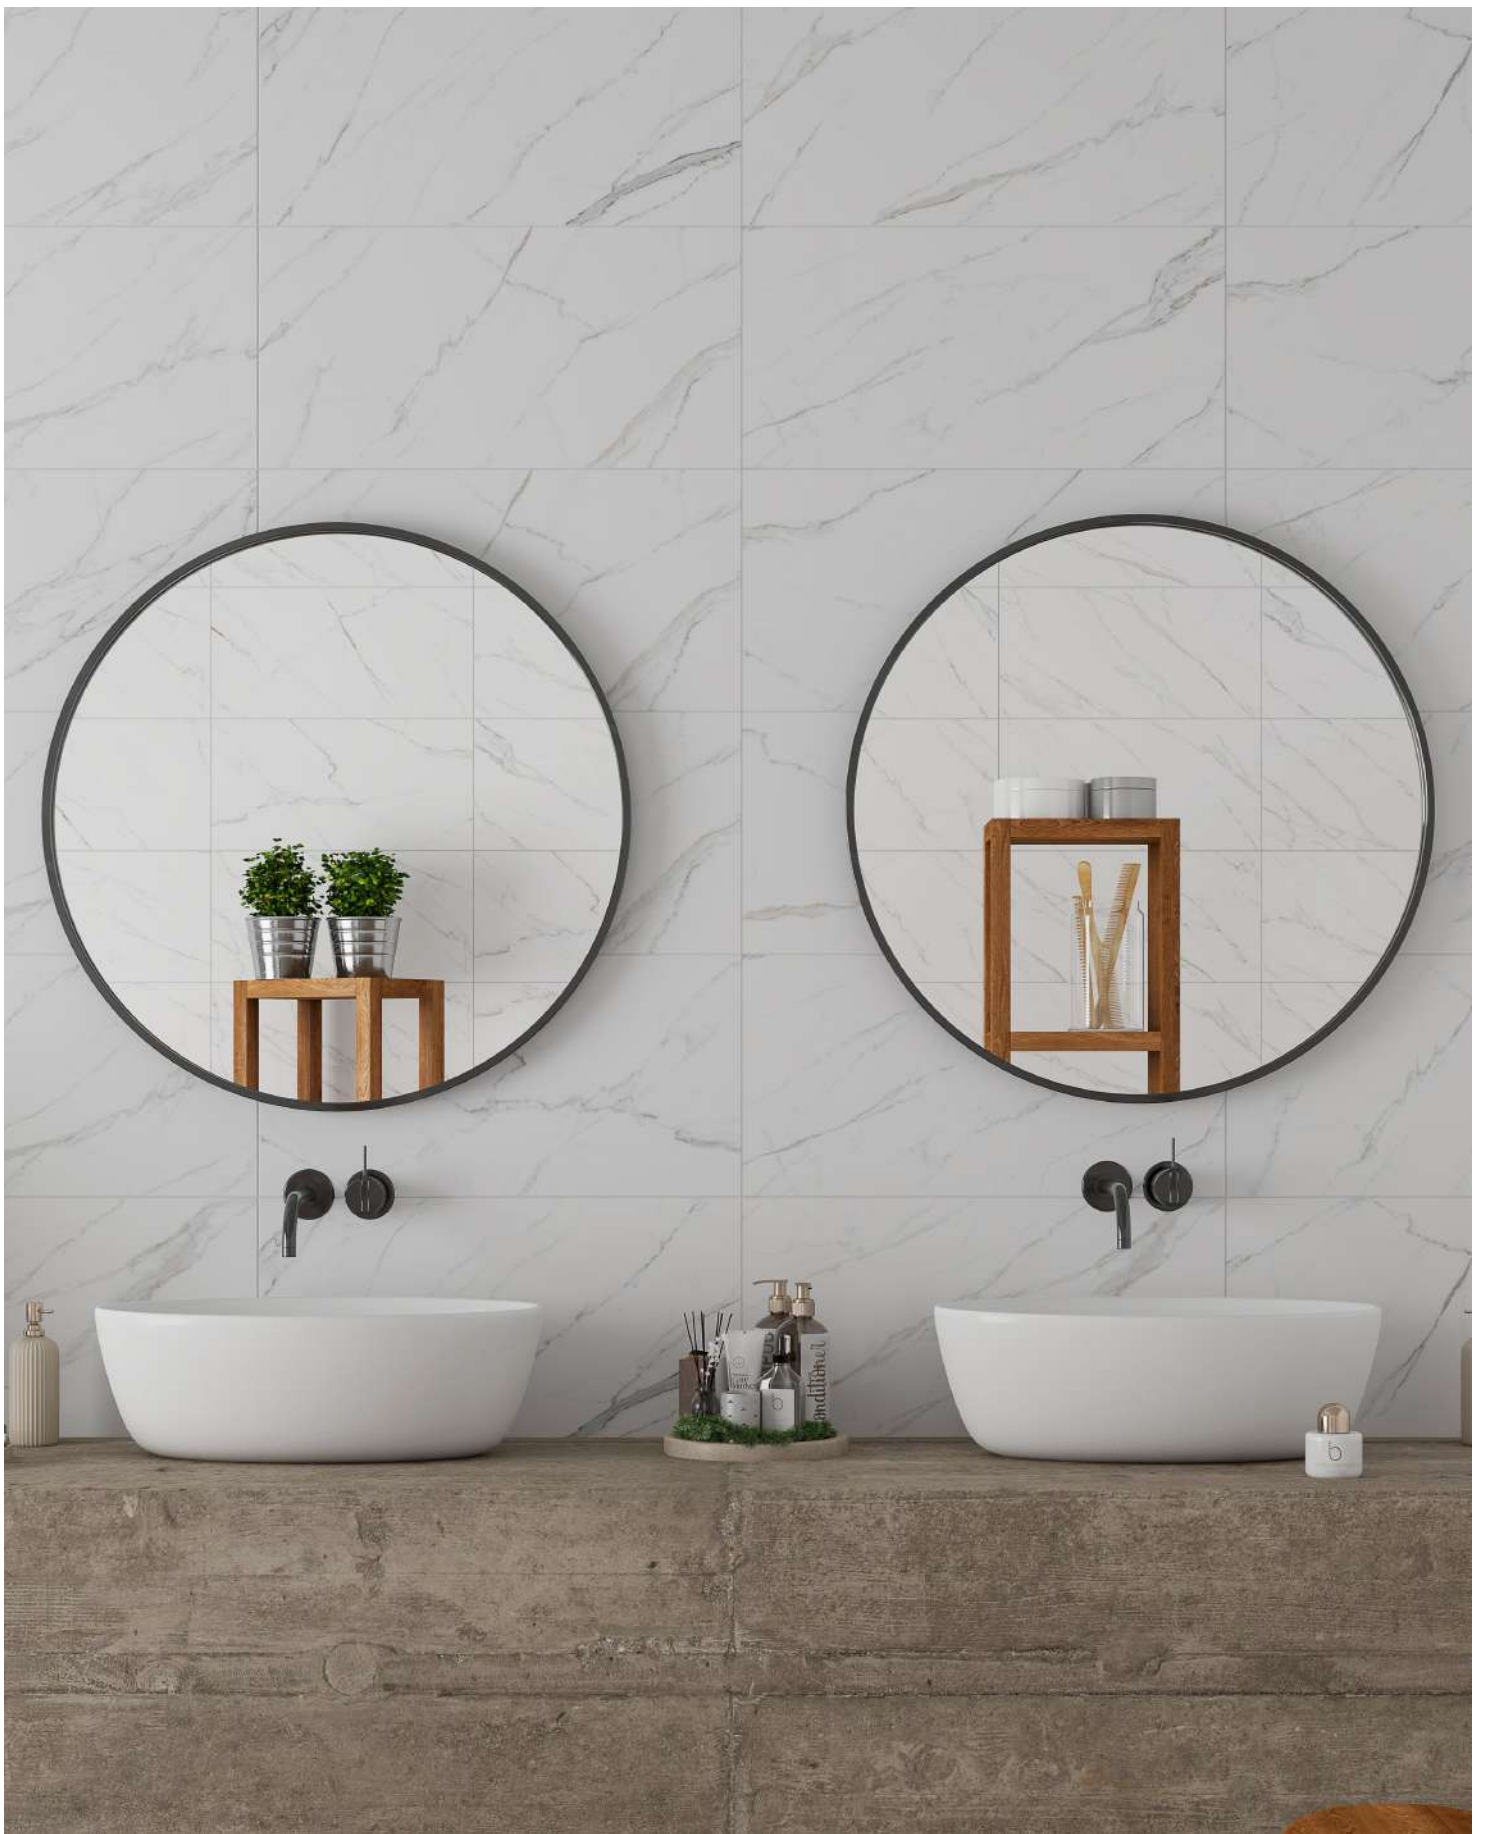

# Harlow

EBAT | SIZES

30x60  
12"x24"

60x120  
24"x48"

White  
*Beyaz*  
**60x120**  
24"x48"

Ürün Product	Ebat   Size (cm/in)	Kalınlık Thickness (mm)	Piçes Adet X 	M <sup>2</sup> X 	 X 	M <sup>2</sup> X 	kg X 	SKD Wgt Deviation (%)
Sırt Porselen Glazed Porcelain	30x60 12"x24"	8.4 mm	5	1.44	32	46.08	849.44 kg	-/+ 3
Sırt Porselen Glazed Porcelain	60x120 24"x48"	8.2 mm	2	1.44	34	48.96	912.2 kg	-/+ 3