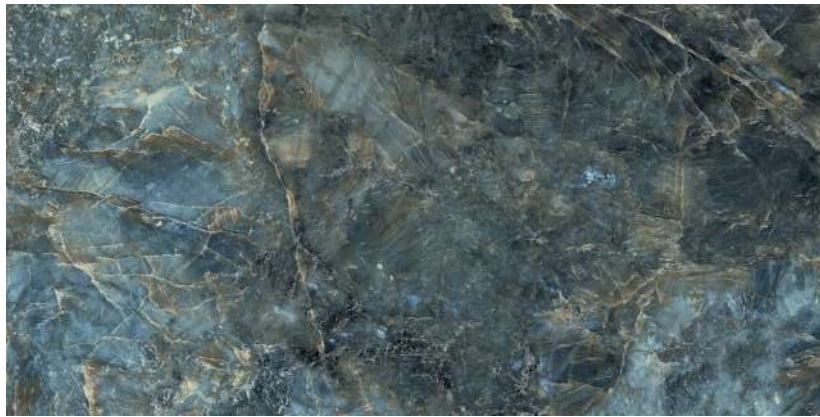

EBAT | SIZES

60x120
24"x48"

Dark Blue
Koyu Mavi
60x120
24"x48"