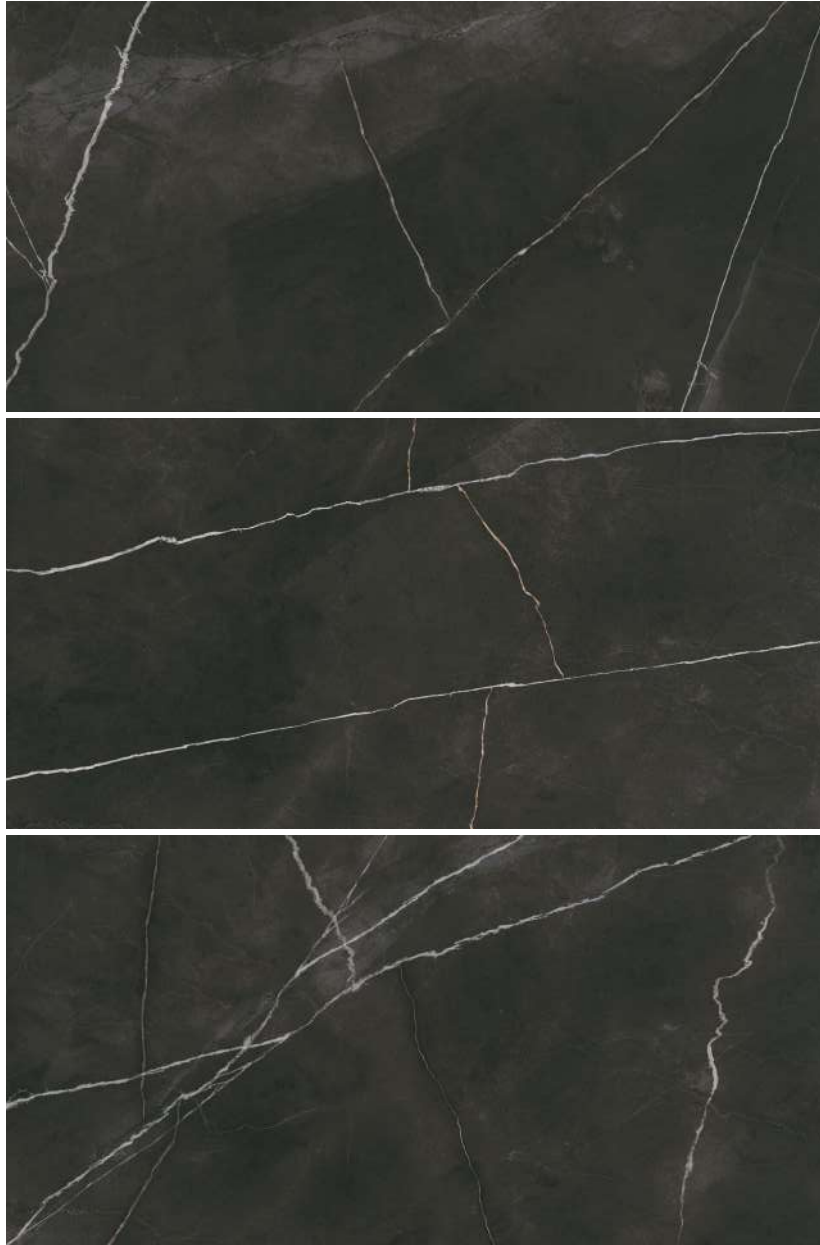

EBAT | SIZES

60x120
24"x48"

Black
Siyah
60x120
24"x48"