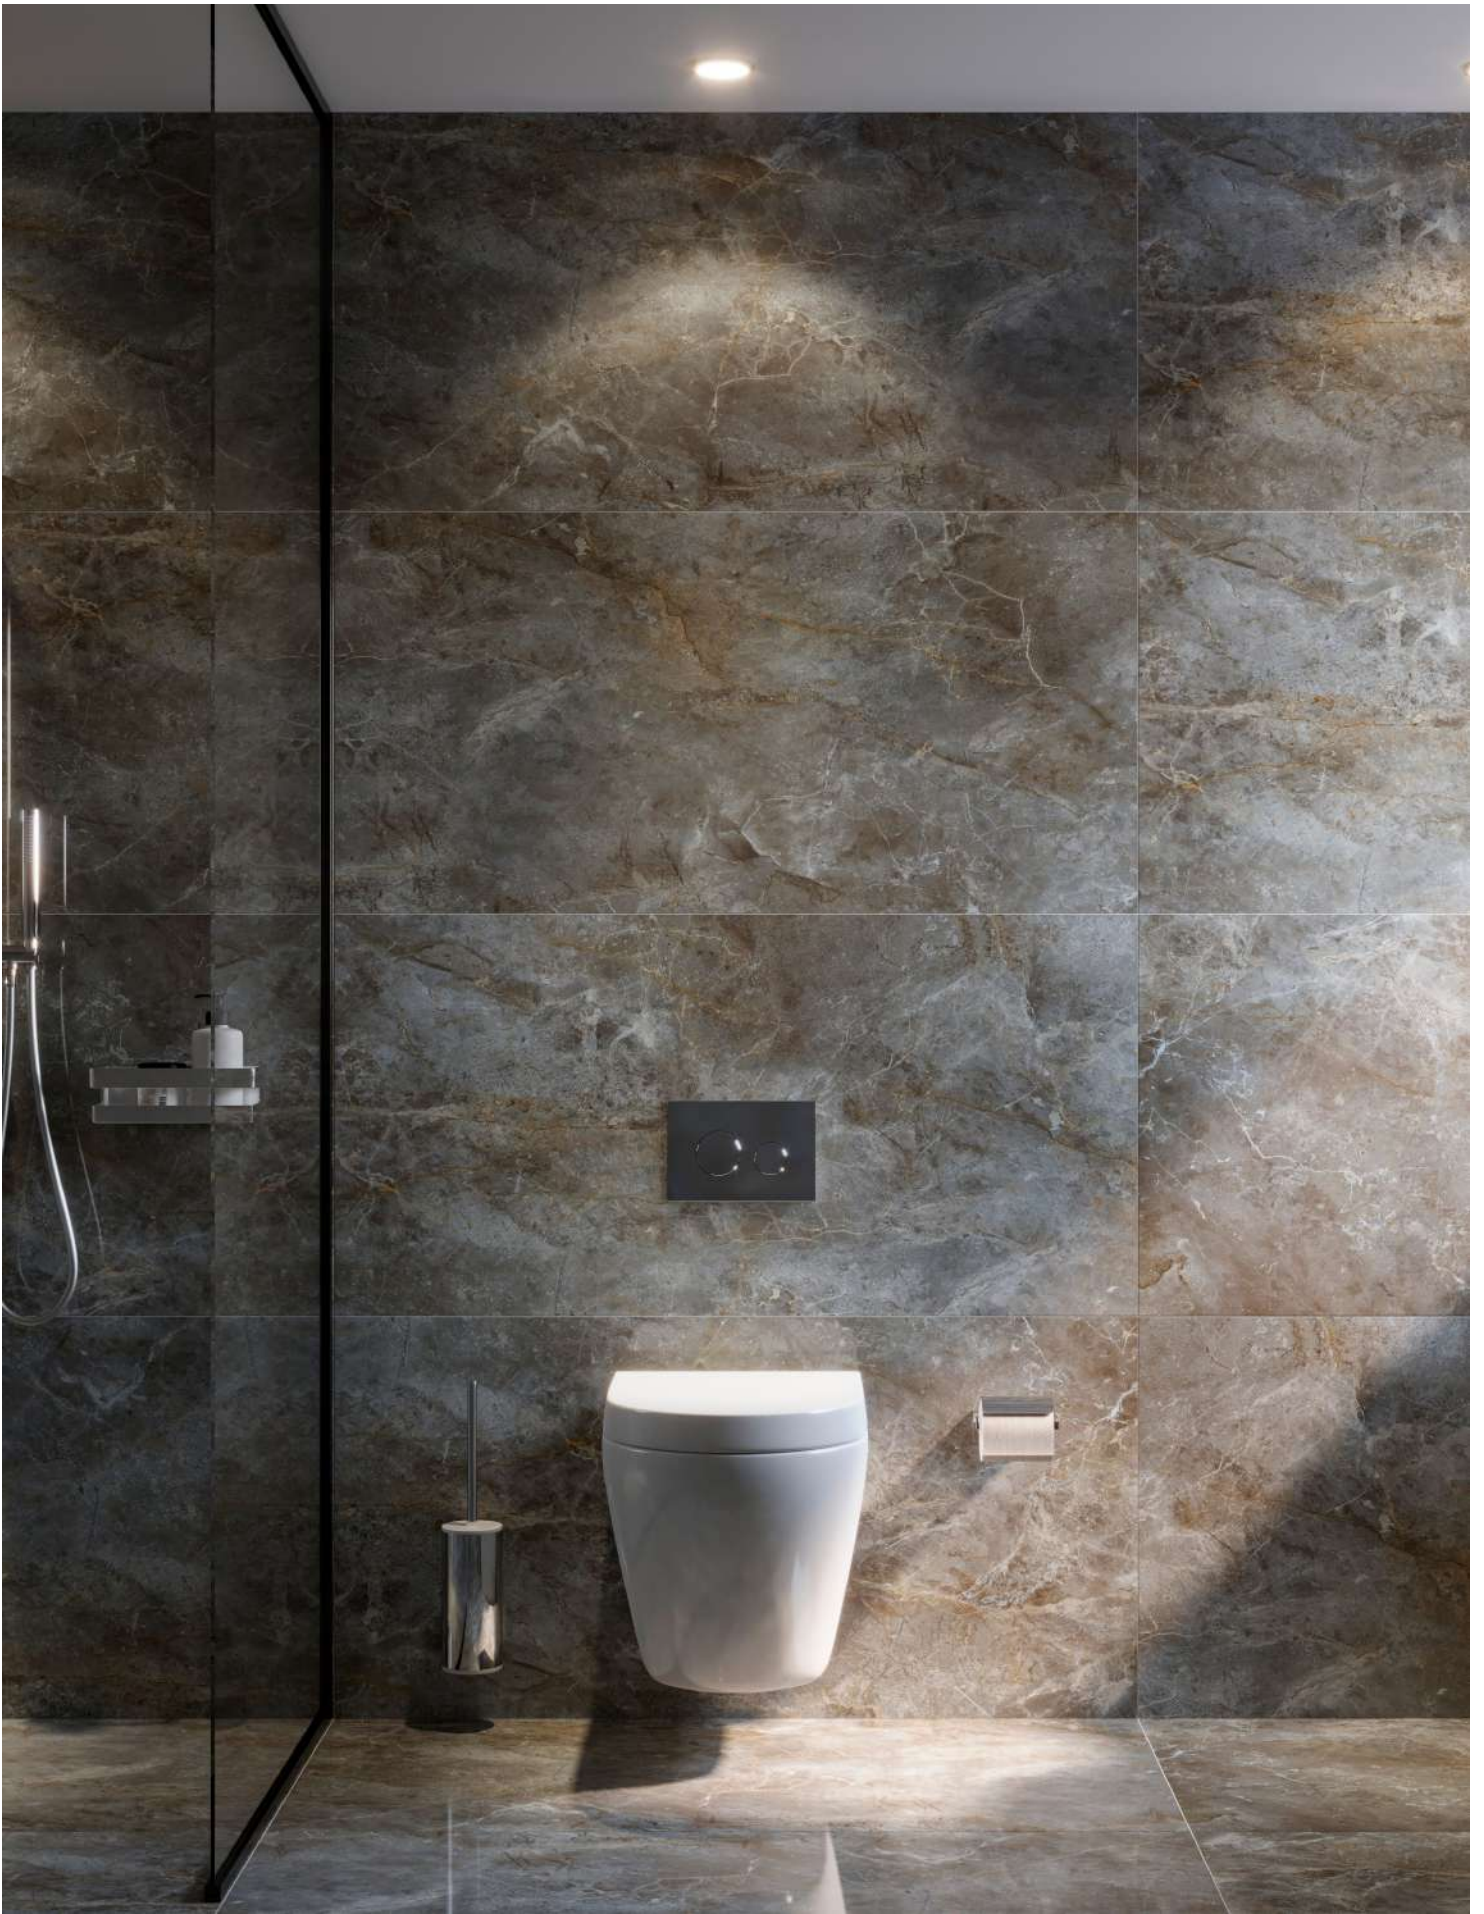

EBAT | SIZES

---

60x60  
24"x24"

**Bone**  
*Kemik*

**60x60**  
24"x24"

Ürün Product	Ebat   Sizes (cm/in)	Kalınlık Thickness (mm)	Pieces Adet X 	M <sup>2</sup> X 	 X 	M <sup>2</sup> X 	kg X 	SKID Wgt Deviation (%)
Sırlı Porselen Glazed Porcelain	60x120 24"x48"	8.2mm	2	1.44	34	48.96	912.2 kg	-/+ 3