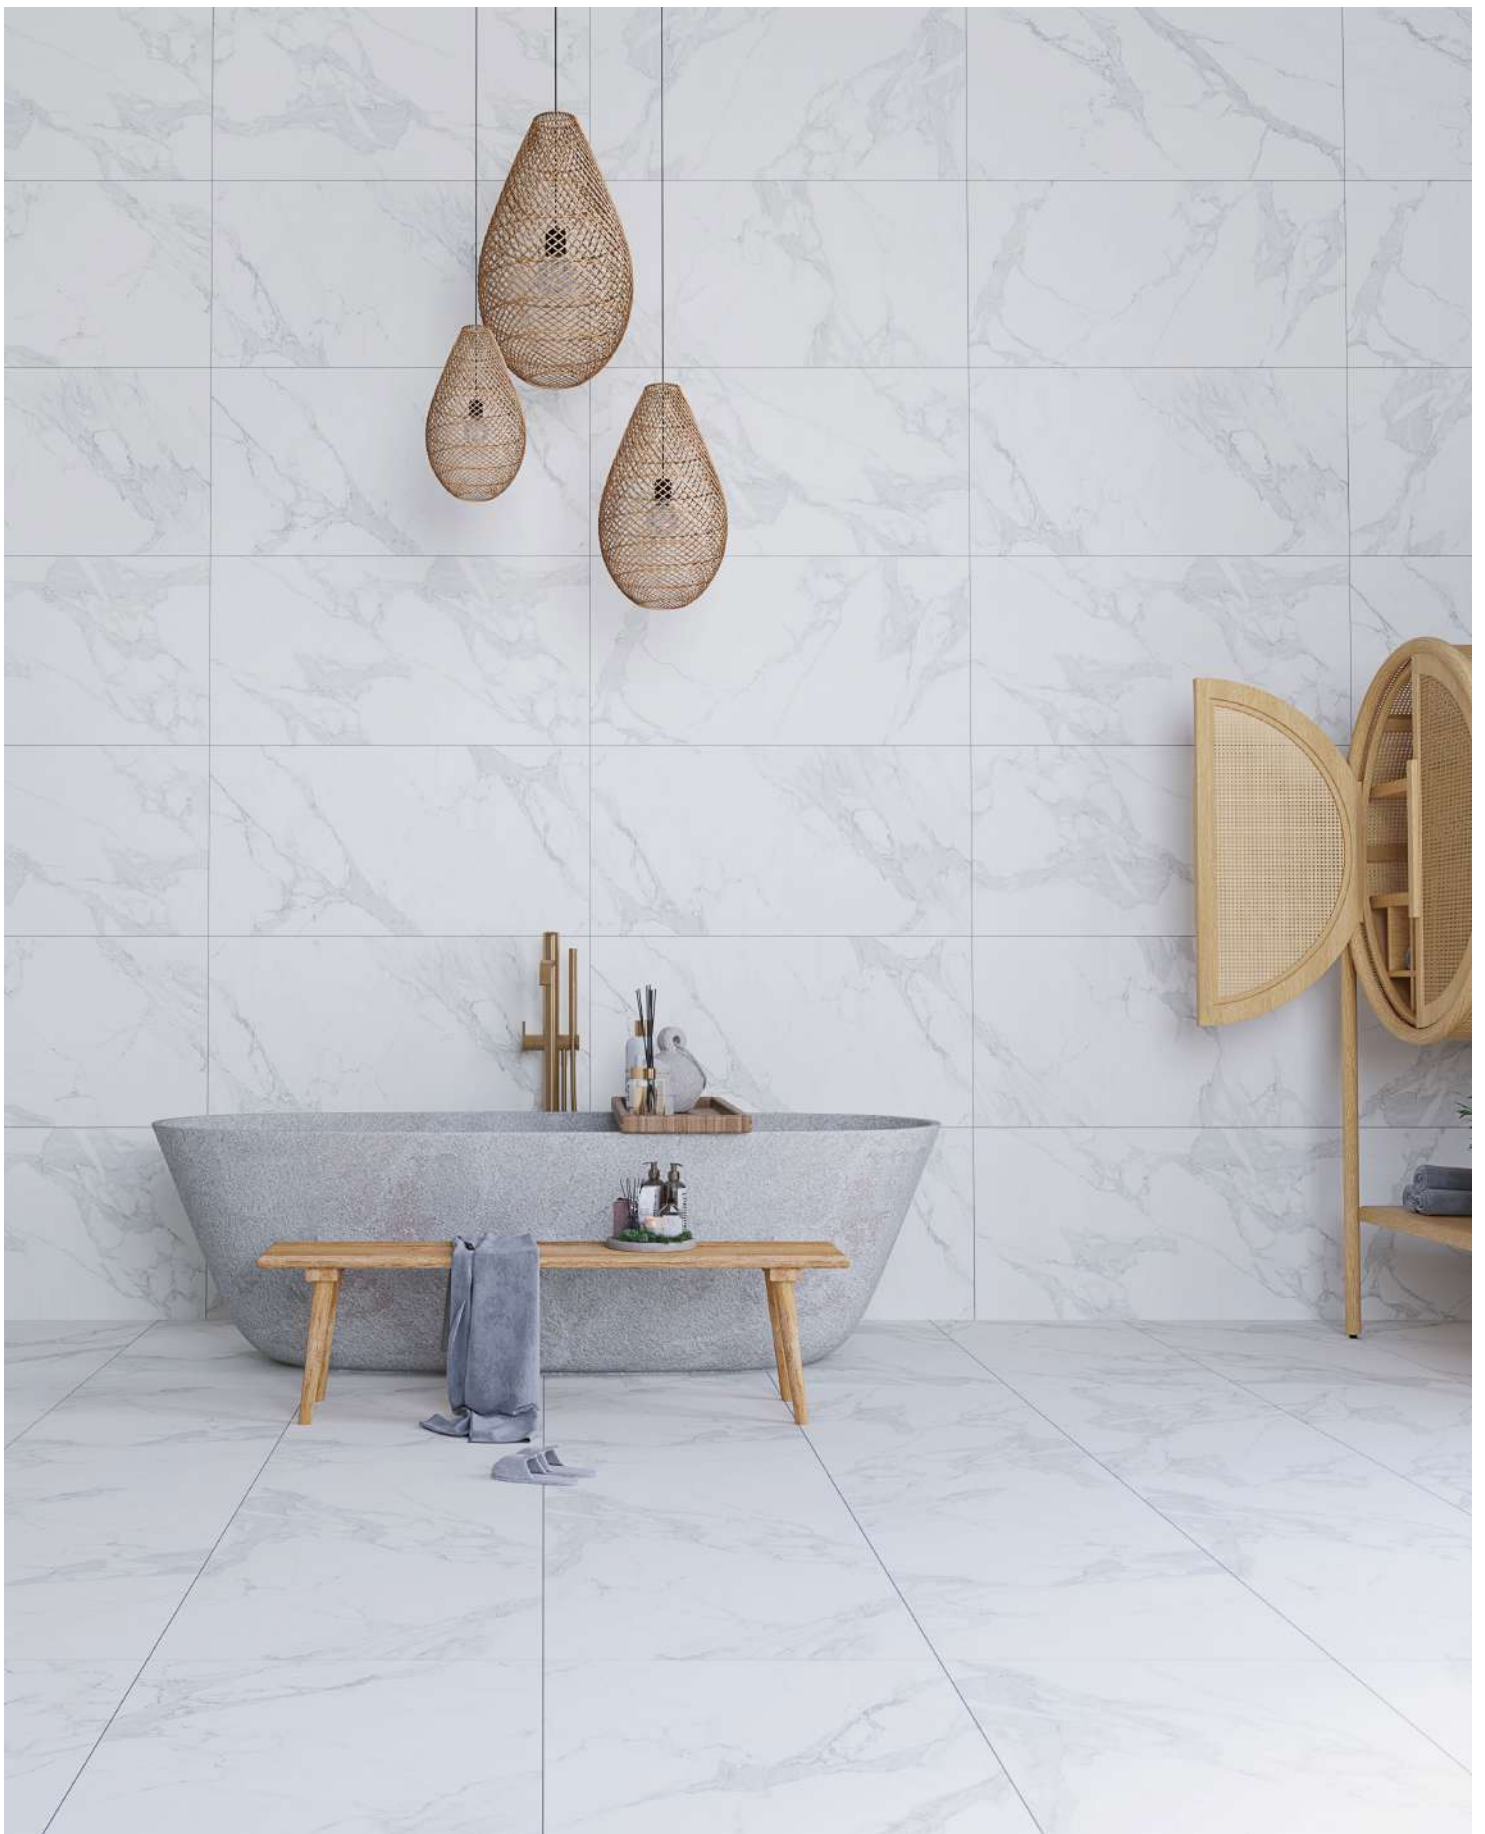

Ürün Product	Ebat | Sizes (cm/in)	Kalınlık Thickness (mm)	Piças Adet X	M² X	X	M² X	kg X	SKD Wgt Deviation (%)
Sırlı Porcelain Glazed Porcelain	30x60 12"x24"	8.4 mm	5	1.44	32	46.08	849.44 kg	-/+ 3
Sırlı Porcelain Glazed Porcelain	60x120 24"x48"	8.2 mm	2	1.44	34	48.96	912.2 kg	-/+ 3