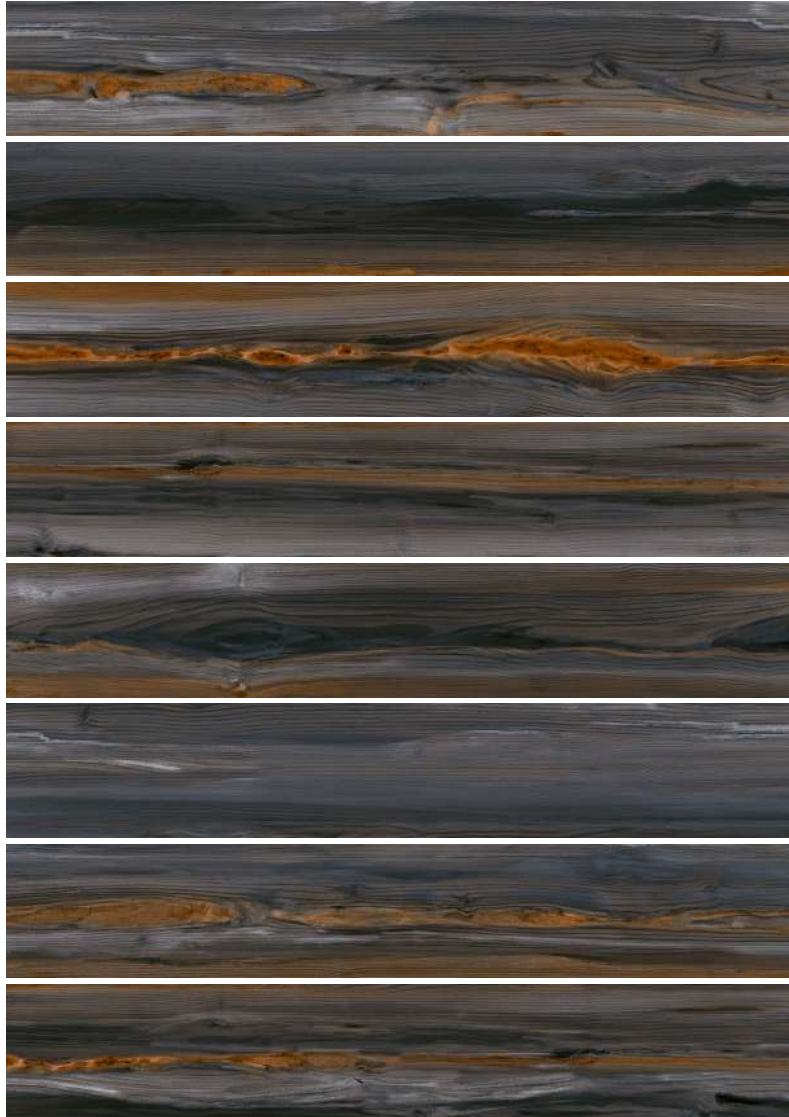

Metalwood

EBAT | SIZES

✦ sugar effect

20x120
8"x48"

Dark Blue
Koyu Mavi

20x120
8"x48"

Ürün Product	Ebat Sizes (cm/in)	Kalınlık Thickness (mm)	Pieces Adet X 	M² X 	 X 	M² X 	kg X 	SKID Wgt Deviation (%)
Sırlı Porselen Glazed Porcelain	60x60 24"x24"	8.2mm	4	1.44	32	46.08	841 kg	-/+ 3
Sırlı Porselen Glazed Porcelain (Rectified)	80x80 32"x32"	10 mm	2	1.28	42	53.76	1234.6 kg	-/+ 3