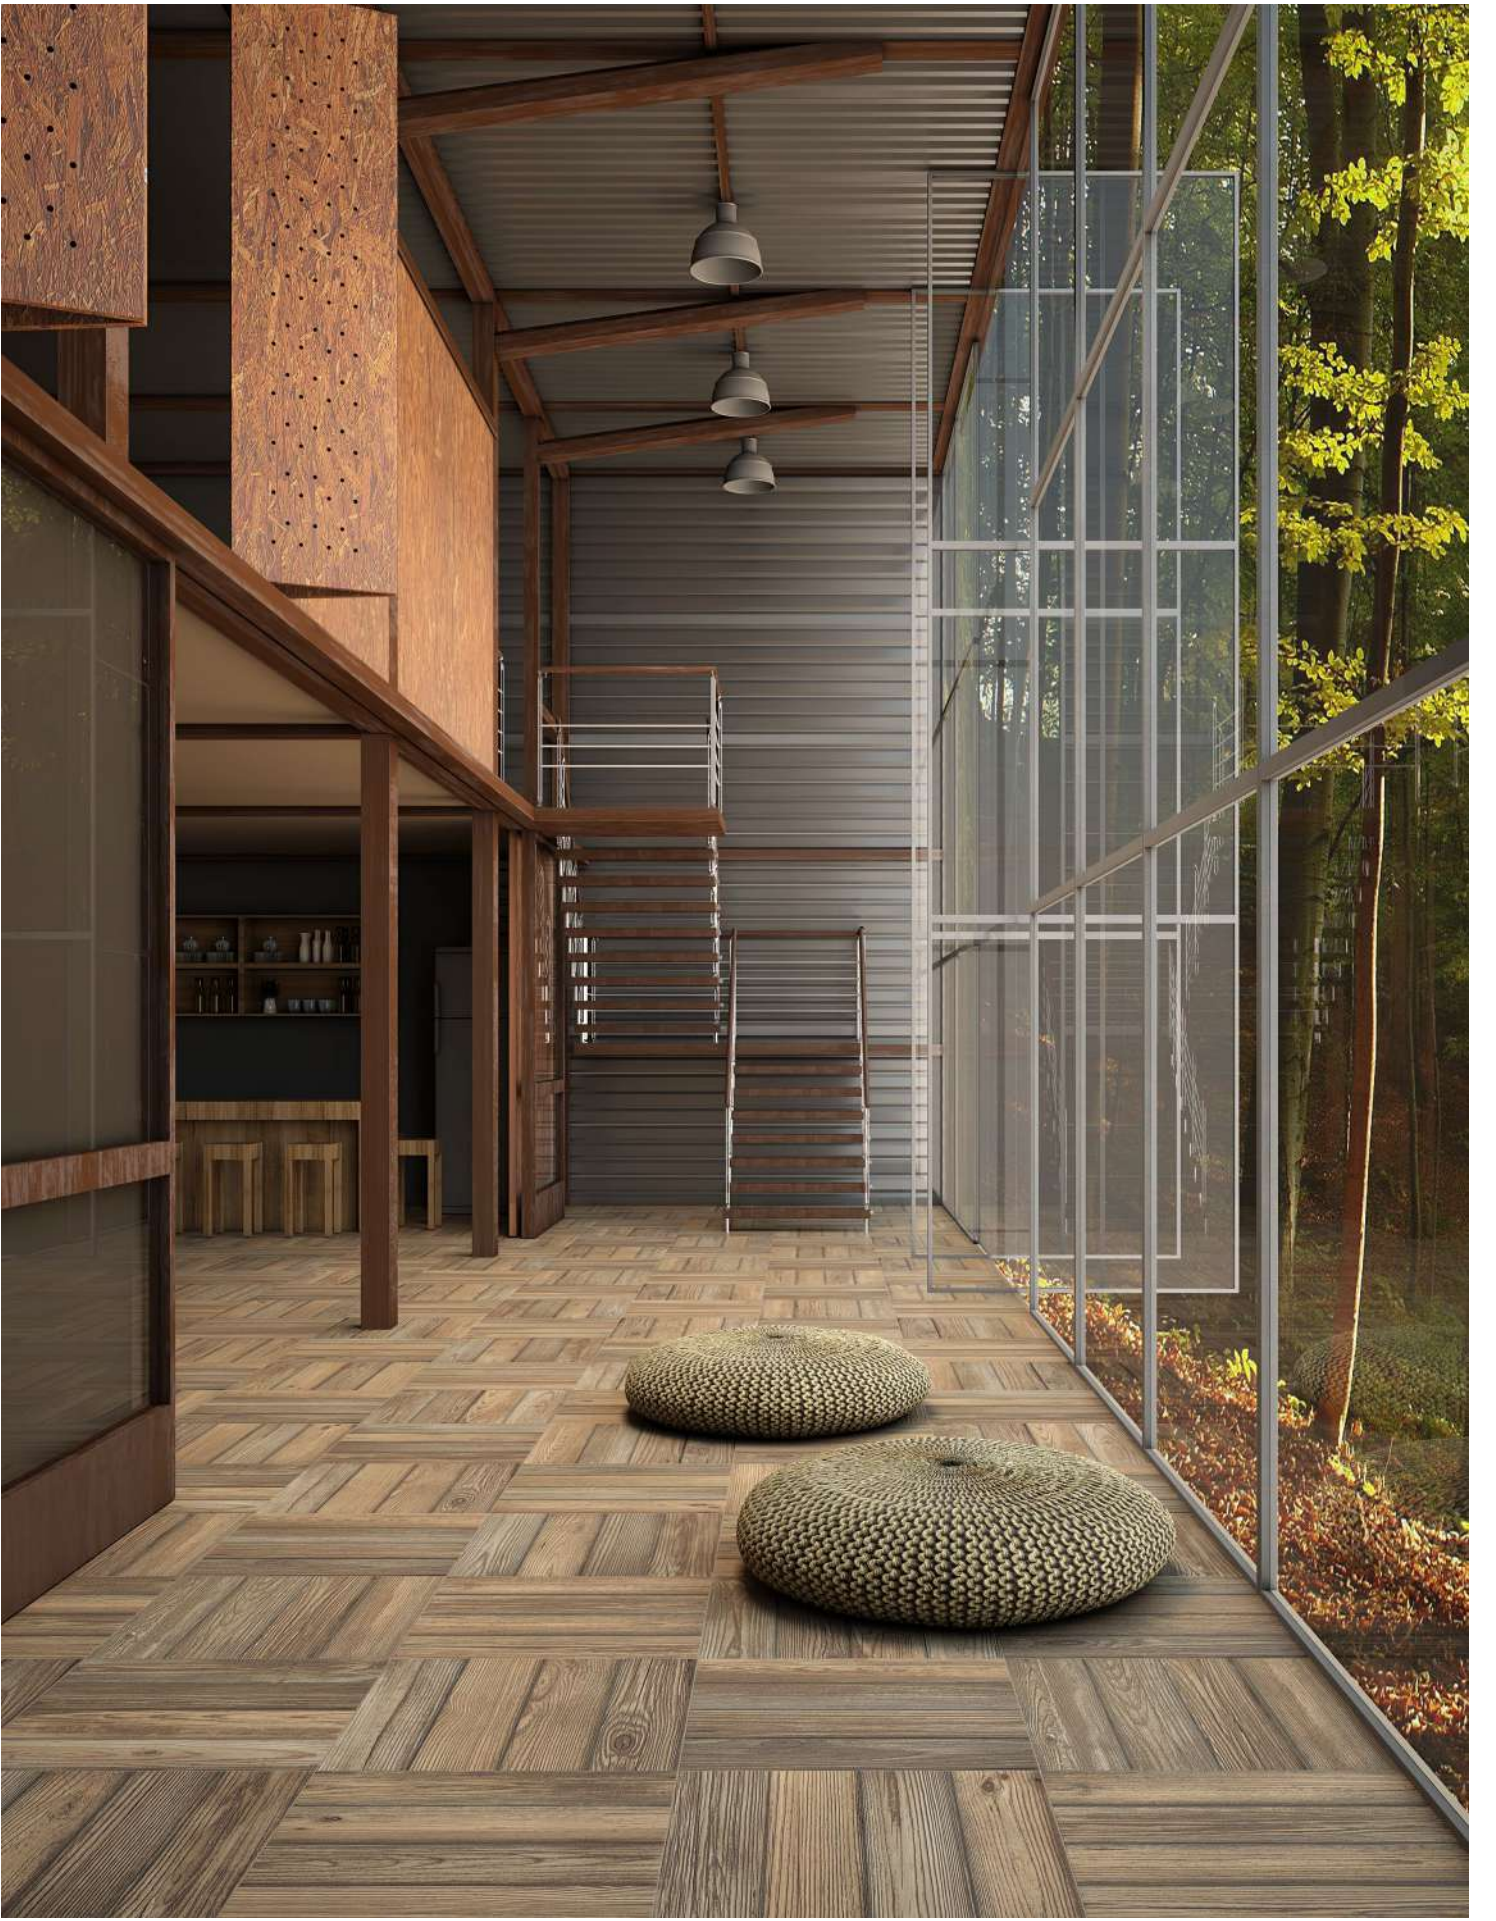

Ürün Product	Ebat | Sizes (cm/in)	Kalınlık Thickness (mm)	Pieces Adet X	M² X	X	M² X	kg X	SKID Wgt Deviation (%)
Sırlı Porselen Glazed Porcelain	60x60 24"x24"	8.2mm	4	1.44	32	46.08	841 kg	-/+ 3