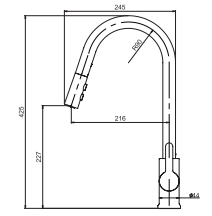

N2043902

KROM

₺ **12.050**

KOLİ İÇİ ADETİ **4**