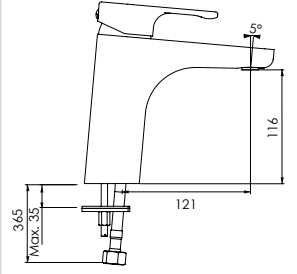

LAVABO
BATARYALARI

BİDE
BATARYALARI

BANYO
BATARYALARI

EVİYE
BATARYALARI

DUŞ
BATARYALARI

YÜKSEK LAVABO
BATARYALARI