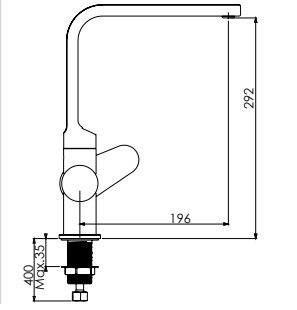

LAVABO
BATARYALARI

BİDE
BATARYALARI

BANYO
BATARYALARI

EVİYE
BATARYALARI

DUŞ
BATARYALARI

YÜKSEK LAVABO
BATARYALARI