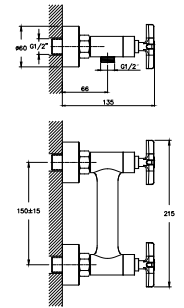

LAVABO
BATARYALARI

BANYO
BATARYALARI

EVİYE
BATARYALARI

DUŞ
BATARYALARI