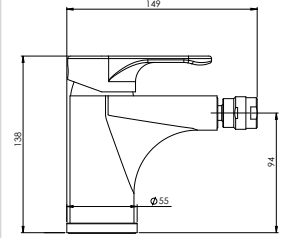

LAVABO
BATARYALARI

BİDE
BATARYALARI

BANYO
BATARYALARI

EVİYE
BATARYALARI

DUŞ
BATARYALARI

YÜKSEK LAVABO
BATARYALARI