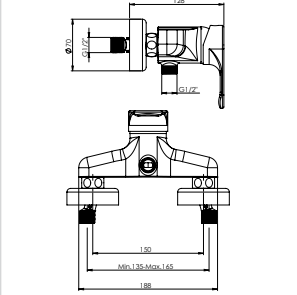

LAVABO
BATARYALARI

BİDE
BATARYALARI

BANYO
BATARYALARI

EVİYE
BATARYALARI

DUŞ
BATARYALARI

YÜKSEK LAVABO
BATARYALARI