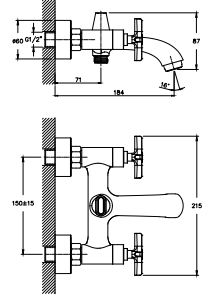

LAVABO
BATARYALARI

BANYO
BATARYALARI

EVİYE
BATARYALARI

DUŞ
BATARYALARI