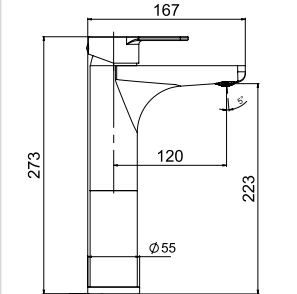

LAVABO
BATARYALARI

BİDE
BATARYALARI

BANYO
BATARYALARI

EVİYE
BATARYALARI

DUŞ
BATARYALARI

YÜKSEK LAVABO
BATARYALARI