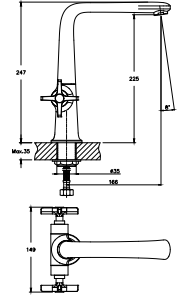

LAVABO
BATARYALARI

BANYO
BATARYALARI

EVİYE
BATARYALARI

DUŞ
BATARYALARI