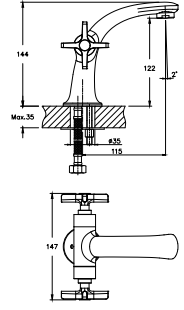

LAVABO
BATARYALARI

BANYO
BATARYALARI

EVİYE
BATARYALARI

DUŞ
BATARYALARI