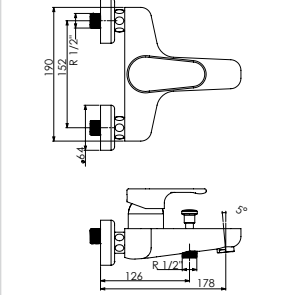

LAVABO
BATARYALARI

BİDE
BATARYALARI

BANYO
BATARYALARI

EVİYE
BATARYALARI

DUŞ
BATARYALARI

YÜKSEK LAVABO
BATARYALARI